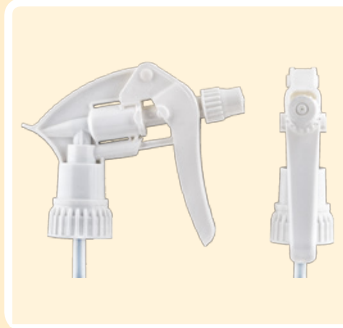

**CBC Code #: 015600**

Neck Finish	Dip-Tube
24/410	7-1/2"
Case Pack	Type
1000	Stock Item

Black Polypropylene Mini Trigger Sprayer, Output: 0.25-0.3ml

**CBC Code #: 016049**

Neck Finish	Dip-Tube
24/410	198mm
Case Pack	Type
500	Special Order