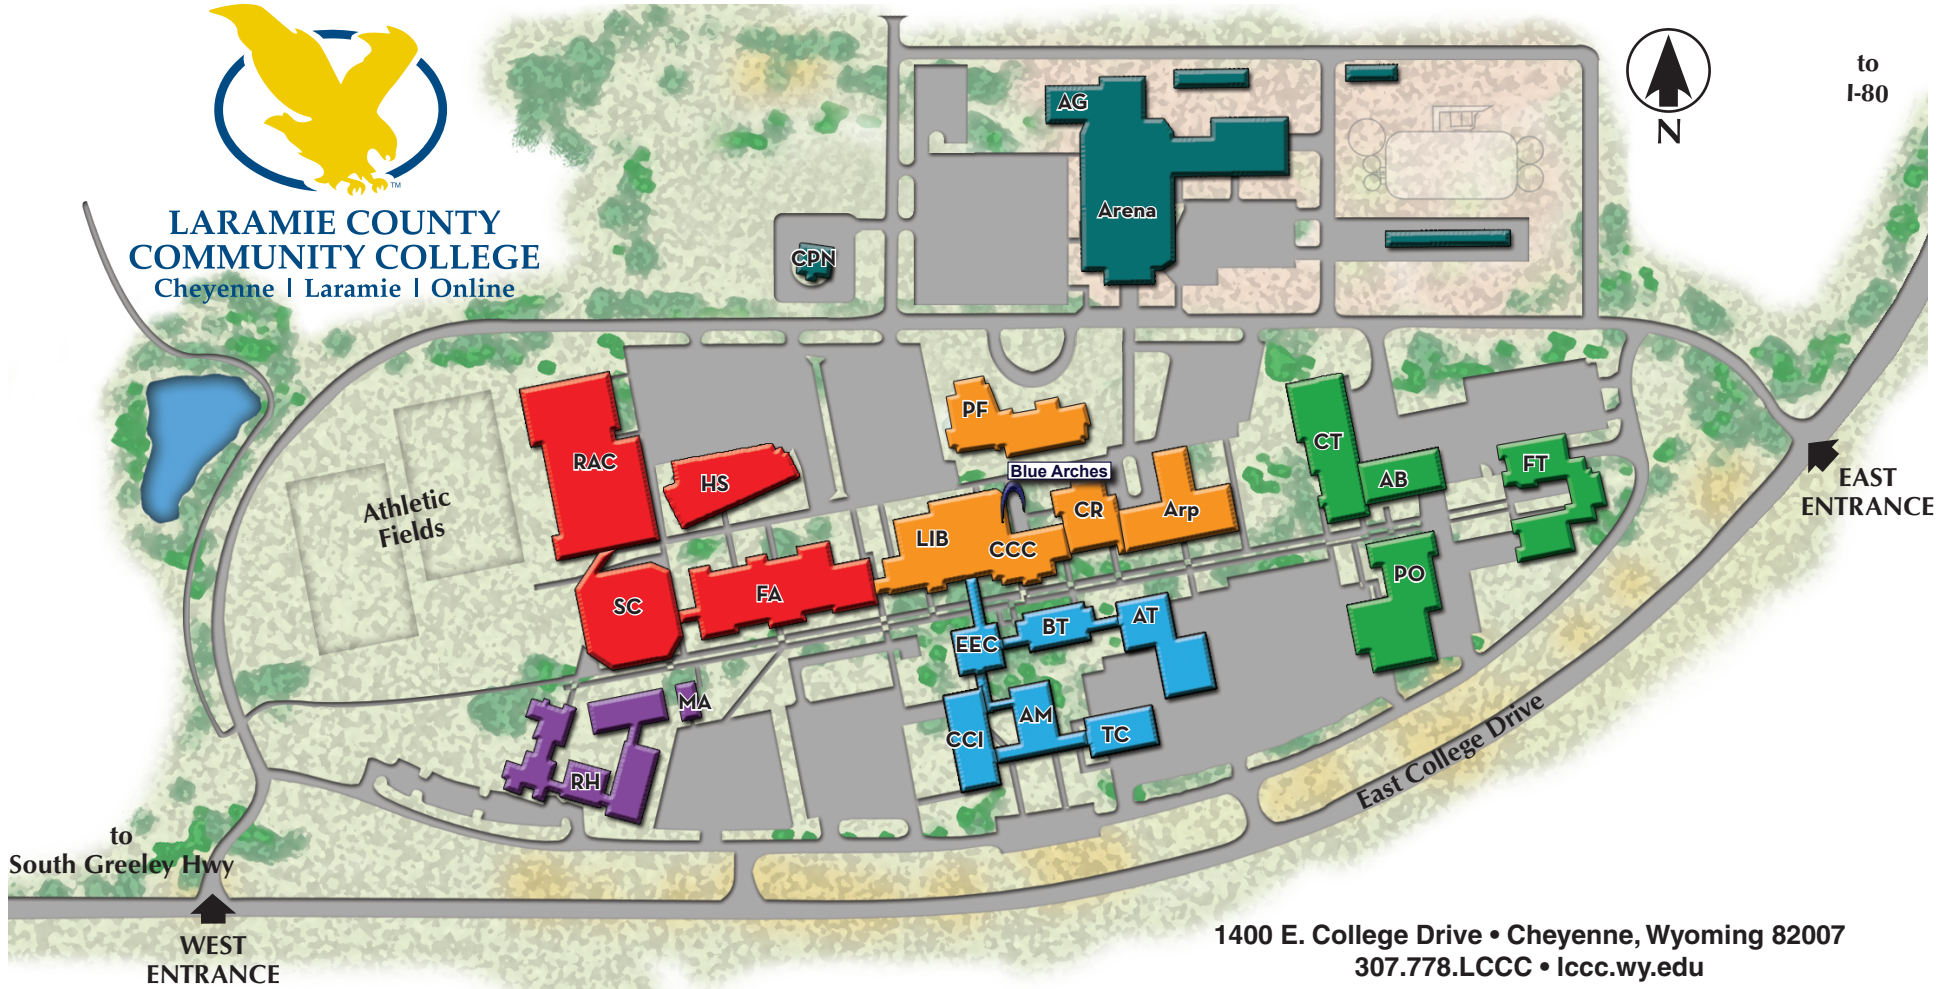

**LARAMIE COUNTY
COMMUNITY COLLEGE**
Cheyenne | Laramie | Online

1400 E. College Drive • Cheyenne, Wyoming 82007
307.778.LCCC • lccc.wy.edu

Administration (AM)

Business Services
Human Resources
President's Office

Agriculture (AG)

Andrikopoulos Business & Technology (BT)

Arena (Aren)

Arp (Arp)

Children's Discovery Center

Auto Body (AB)

UW Manufacturing-Works / PTAC / SBDC

Auto Tech (AT)

Career & Technical (CT)

ACES

Center for Conferences & Institutes (CCI)

Central Plant North (CPN)

Clay Pathfinder (PF)

Admissions
Student Planning & Success
Advising / Career Center / TRIO SSS

Bookstore
Cashier / Student Accounts
Counseling & Campus Wellness
Disability Support Services
Exam Lab & Testing Center
Student Hub
Financial Aid / Student Records
UW LC Extension / Outreach School / UW TRIO

College Community Ctr (CCC)

Dining Room
Playhouse
Student Life
Student Lounge

Crossroads (CR)

Campus Safety

Education & Enrichment Ctr (EEC)

Fine Arts (FA)

Esther and John Clay Art Gallery
LCCC Foundation
Student Computer Center/Help Desk