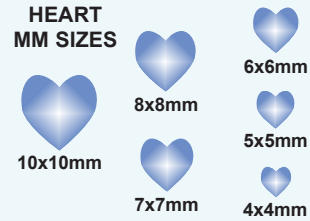

HEART MM SIZES