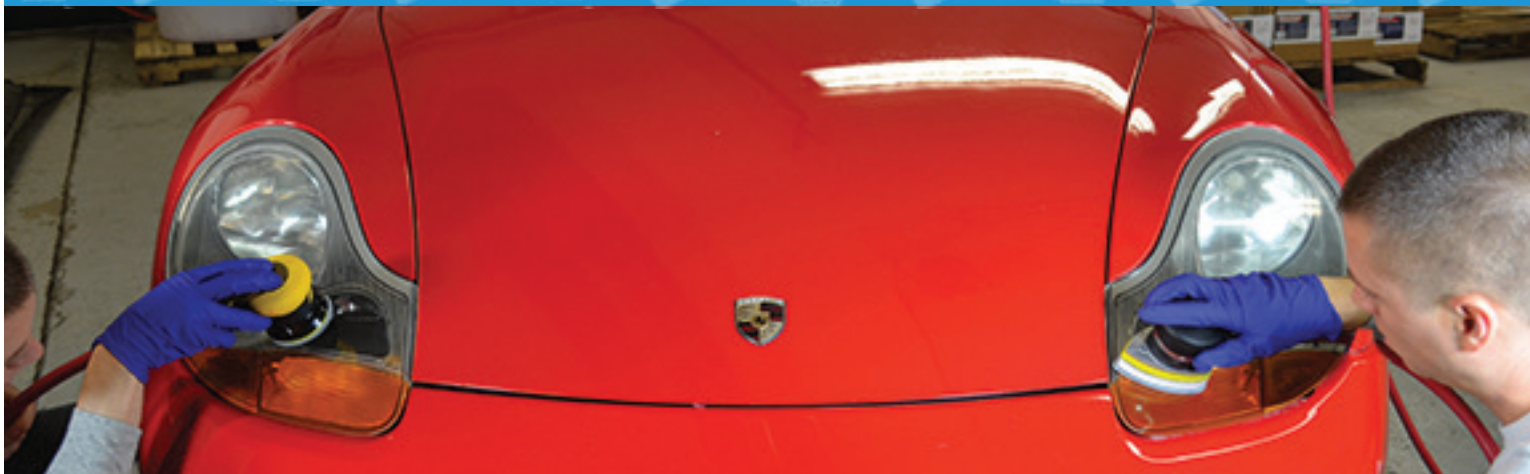

AUTO RECONDITIONING KITS & SUPPLIES

3" DA PNEUMATIC ORBITAL PALM HEADLIGHT BUFFER/SANDER - page 29

Use this tool in conjunction with the 600 and 1500 grit sand paper and the orange polishing pads. Quickly and efficiently help restore foggy and oxidized headlights.

HEADLIGHT PNEUMATIC BUFFER - TRIANGULAR - page 29

The Mini Palm Sander is equipped with a 3.2 mm orbit and is designed to tackle your small or hard to reach jobs on automobiles, wheels, and Fiberglass Gel Coats.

HEADLIGHT RESTORATION KITS

CONSUMER PLASTIC HEADLIGHT CLEANING KIT $34.95

Kit Includes: 10 Lint-free paper towels, Pretreatment cleaner, Headlight cleaner polish, Wet sandpaper strip, Shine restorer/protector, 1 pair of vinyl gloves, Complete instructions. Restores two headlights.

PROFESSIONAL SERIES HEADLIGHT RESTORATION KIT $149.95

Kit includes: Compact Tool Box Carrying Case, Waterbase Pre Treatment - 8oz, Shine Restorer - 4oz, Deep Fill Restorer - 2oz, Headlight Cleaner/Polish - 8oz, Sanding Sheets (1)600 (2)1000 (2)1500 (1)2000 (1)2500, Lint Free Paper Towels, Bag of Gloves (50), 100 Lint Free Paper Towelettes, and Instructions.

COMMERCIAL SERIES HEADLIGHT RESTORATION KIT $230.95

Kit includes: Large Tool Box Carrying Case, Pre Treatment - 16oz, All Purpose Cleaner - 16oz, Waterbase Pre Treatment - 16oz, Sand E-Z 16oz, Shine Restorer - 8oz, Deep Fill Restorer - 4oz, Headlight Cleaner/Polish - 16oz, Sanding Sheets, (2)600 (4)1000 (3)1500 (2)2000 (2)2500, Box of Gloves (100), Roll of Lint Free Paper Towels, and Instructions.

PLATINUM PROFESSIONAL SERIES HEADLIGHT RESTORATION KIT W/ BUFFER $469.95

Kit Includes: Compact Tool Box Carrying Case, Pre Treatment - 16oz, Sand E-Z - 8oz, Cleaner Polish - 8oz, Shine Restorer - 8oz, (1) Orange Foam Buffing Pad, (50) 1500 Sanding Discs (round w/velcro backing), (50) 600 Sanding Discs (round w/velcro backing), Instructions, & 3" DA Pneumatic Orbital Palm Sander.

GOLD SERIES COMMERCIAL HEADLIGHT RESTORATION KIT W/BUFFER $616.95

Kit Includes: Large Tool Box Carrying Case, 3" DA Pneumatic Orbital Palm Buffer/Sander, Headlight Intensity Meter, Pre Treatment - 16oz, All Purpose Cleaner - 16oz, Waterbase Pre Treatment - 16oz, Sand E-Z 16oz, Shine Restorer - 8oz, Deep Fill Restorer - 4oz, Sanding Sheets - (1)600 (4)1000 (3)100 (2)2000 (2)2500, Yellow Foam Polishing Pads-3 (velcro backing), Sanding Discs - 50 each (600, 1500 grades), Lint Free Paper Towels, Box of Gloves (100), Roll of Lint Free Paper Towels, and Complete Instructions.

HEADLIGHT RESTORATION PRODUCTS

HEADLIGHT SAND - E-Z LUBRICANT $25.95/16 Oz. $157.95/Gal.

Use Sand E-Z in conjunction with the 600, 1000, or 2000 grit sand paper to keep the surface lubricated.

HEADLIGHT DEEP FILL RESTORER $24.95/8 Oz. $293.95/Gal.

Apply Deep Fill Restorer after you have applied the oxidation remover. Apply a small amount with a lint-free paper towel.

HEADLIGHT CLEANER/POLISH $33.95/16 Oz. $199.95/Gal.