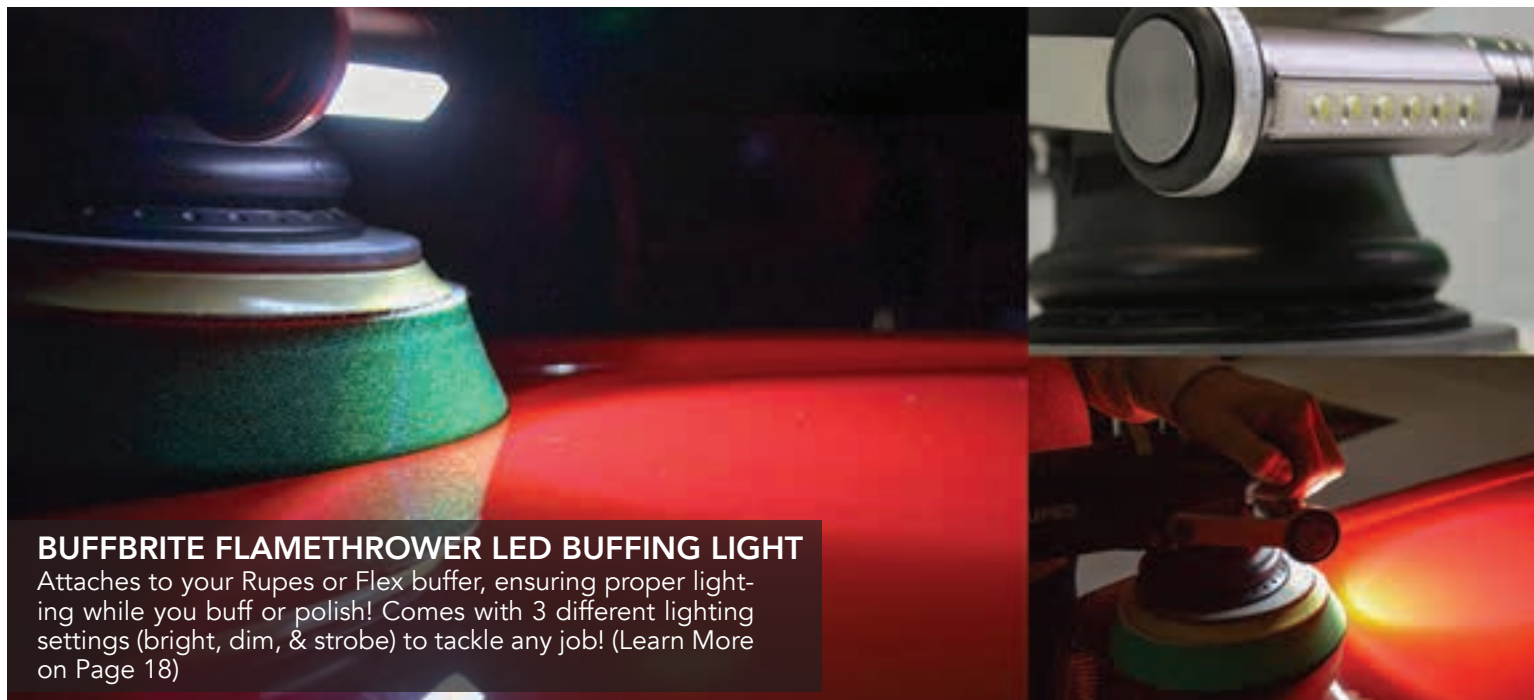

The dash duster literally works like magic. Its unique shape is perfect for cleaning hard to reach areas inside the vehicle. The dash duster picks up dust with ease.

AUTO DETAILING TOOLS & SUPPLIES

BUFFRITE FLAMETHROWER LED BUFFING LIGHT