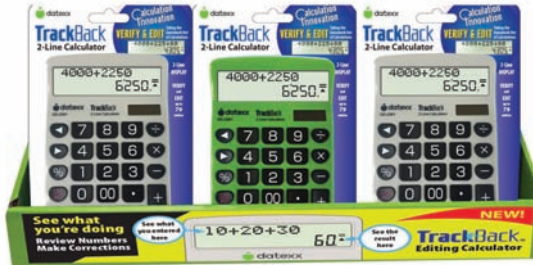

DH-60C4
Handheld Calculator

DF-33
Time Cube 5-15-30-60 Minute
Preset Timer- White

Choose A Time
Turn Back To Zero When It Beeps

DF-35
Time Cube 1-3-5-7 Minute
Preset Timer- Blue

PKP-DH2202-24
 PDQ contains 24 pcs:
 2-Line TrackBack Handheld