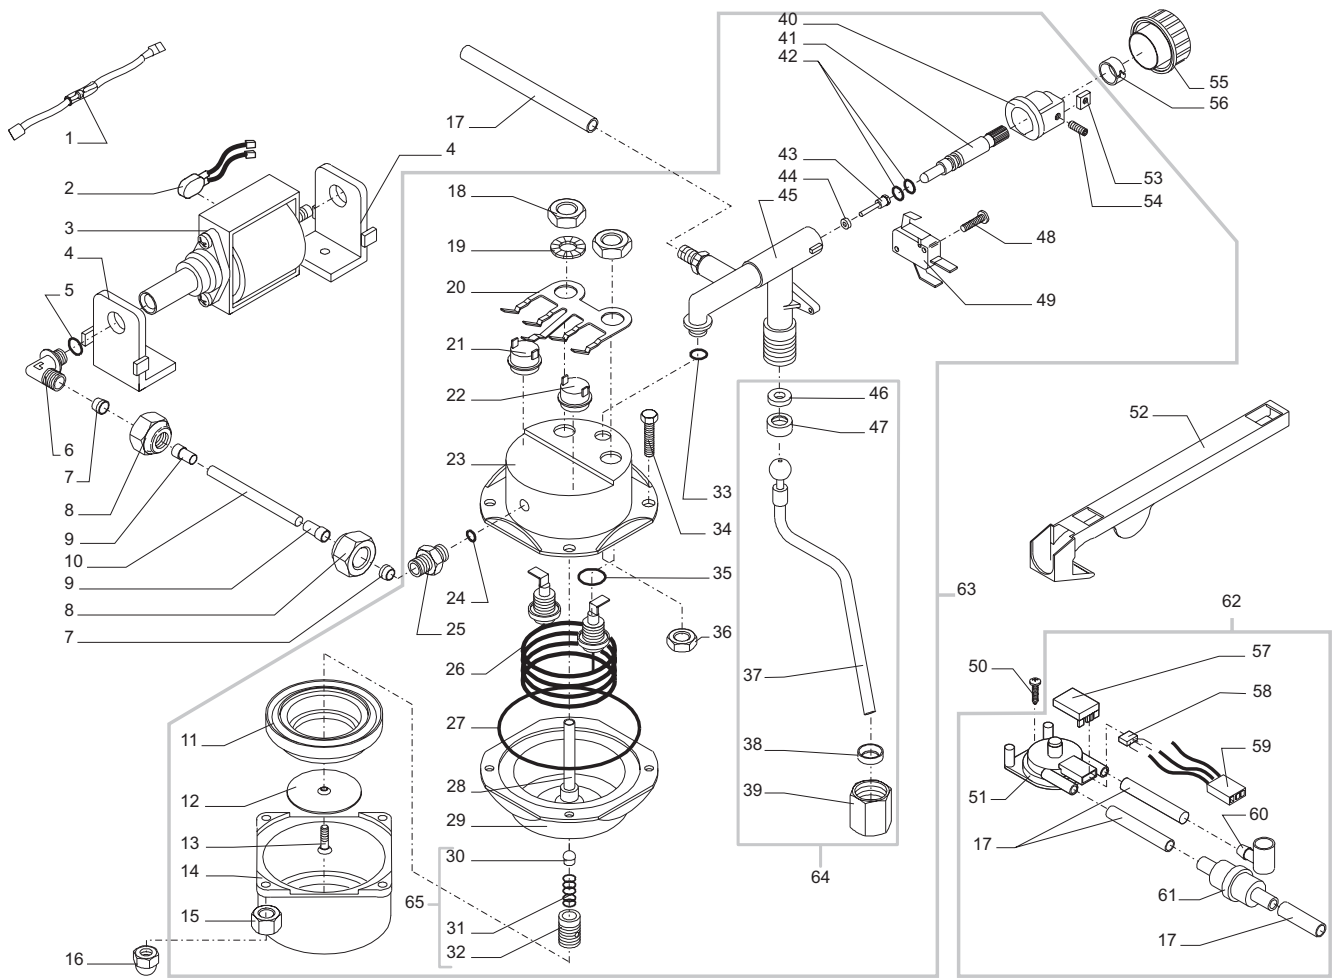

STARBUCKS SIN 017 H

Cod. 7 1 15 18

POS	CODE	DESCRIPTION	NOTE
01	183409962	1-wire earthed cable AWG18, 152°	
02	289200200	Thermal prot. assy 2MM T100° x UL	
03	187720955	Pump 120 V	
04	149181550	Pump support TYP Ulka	
05	140321961	O-ring 2031 EPDM	
06	127913620	90° fitting	
07	121800420	Bushing 6	
08	123460120	Nut	
09	121840120	Internal bushing	
10	149400100	Teflon pipe 4 x 6 Skein	
11	145841500	Filter holder gasket	
12	123741421	Gutter	
13	129854021	Screw TSP M4 x 8 UNI 7688 inox	
14	220290300	Filter holder lock ring	
15	123160502	Hexagonal nut M5 UNI 5587	
16	123330120	Cap nut	
17	149360200	Silicone hose 5 x 8 Skein	
18	123452000	Nut M12 x 1.25 H = 4.5	
19	128311204	Washer A12 UNI 8842 Burnished	
20	126833921	Spring 2 term. earth symbol	
21	189425100	Thermostat 127°	
22	189422000	Thermostat 95°	
23	122902121	Boiler upper body	
24	140320762	O-ring 108 Silicone	
25	127960920	Straight fitting	
26	188150351	Resistor 120 V	
27	140322962	O-ring 176 silicone	
28	129311220	Brass inner pipe	
29	222890600	Boiler lower body	
30	149450588	Silicone valve for boiler seal	
31	126761518	Spring for valve boiler seal	
32	129960820	Valve holding screw of brass	
33	140323062	O-ring 2043 Silicone	
34	129681102	Screw M5 x 22 with washer Znp	
35	140322262	O-ring 2050 Silicone	
36	123390520	Nut 1/8"	
37	129372208	Steam tube assy chromium-plated with ball	

POS	CODE	DESCRIPTION	NOTE
38	148620200	Lower half-ball seal	
39	123450308	Chrom.-plated nut H=21 steam tube with ball	
40	142200350	Cam	
41	120643720	Tap rod L = 64 mm	
42	140321861	O-ring 2025 EPDM	
43	128870420	Brass piston	
44	145842664	Teflon gasket	
45	228460500	Cock with articulated tube valve	
46	145840365	Seal for articulated steam tube	
47	148620100	Upper seal	
48	129822402	Screw TCB M3 x 14 UNI 7687 Zinc-plated	
49	186722900	Microswitch	
50	129670202	Panelvit screw TCB 3.5 x 16 Head D=8	
51	%9160.034	Turbine assy	
52	149189659	Grey tube rod	
53	123451900	Square nut M4 UNI 5596 Zinc-plated	
54	125580104	STEI screw M4 x 8 UNI 5929 Burnished	
55	227720850	ON/OFF printed black knob	
56	120460204	Quick connection	
57	143590200	Spacer for cables	
58	128520100	HAL A 3141 EU sensor	
59	283544400	Molex connector assy	
60	147920150	90° fitting	
61	144650300	Suction filter	
62	289433400	Turbine general assy 120V	
63	282124455	Starbucks Inox Boiler general assy 120V	
64	229371700	Steam tube assy with nut and Seals	
65	226471200	Kit brew valve