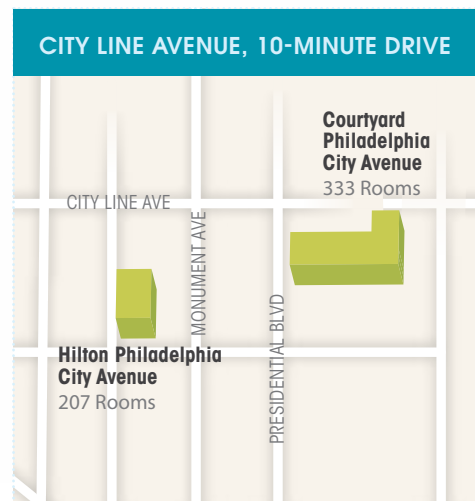

Philadelphia Hotel Map

1-855-MEET-PHL
meetPHL.com

A LOCATION THAT JUST MAKES SENSE

The Pennsylvania Convention Center sits right in the heart of Philadelphia, a modern Renaissance city and one of the nation's most walkable downtowns. The city is filled with shopping, restaurants, nightlife and must-see arts and culture, and offers meeting planners flexibility when it comes to arranging lodging. Your attendees will love that their only transportation costs might just be a comfortable pair of shoes.

STEPS AWAY FROM THE PENNSYLVANIA CONVENTION CENTER:

- 6,109 ROOMS WITHIN A 4-MINUTE WALK
- 9,863 ROOMS WITHIN A 10-MINUTE WALK
- 11,460 ROOMS WITHIN A 15-MINUTE WALK