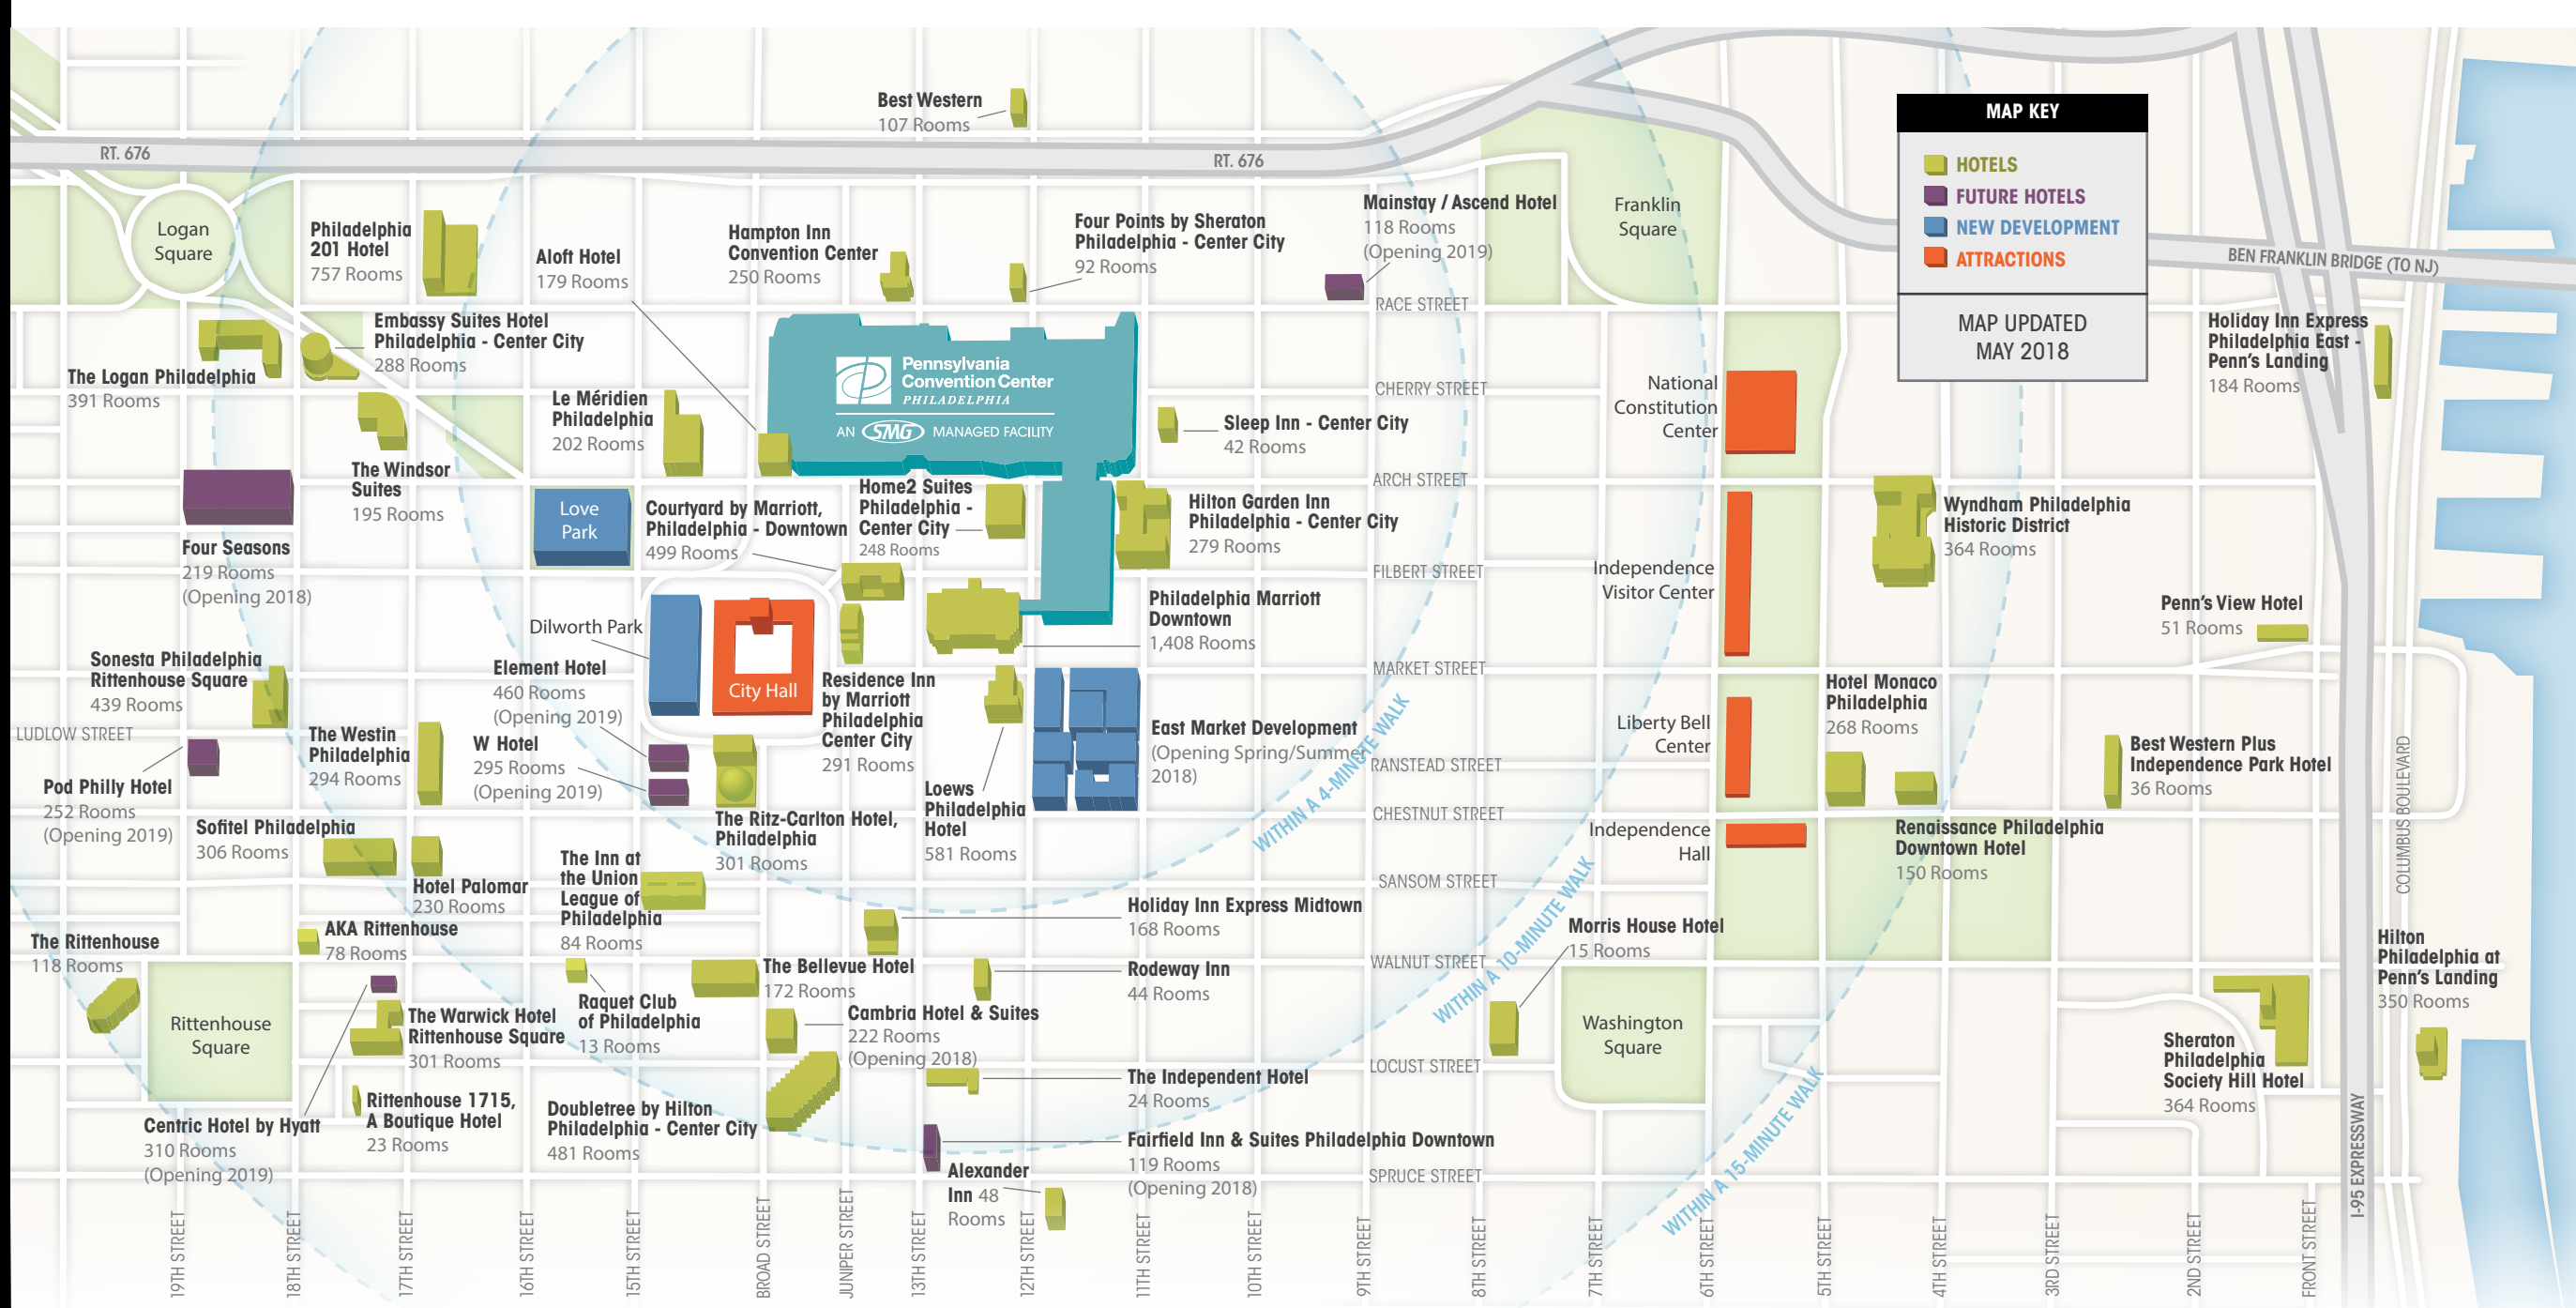

## A LOCATION THAT JUST MAKES SENSE

The Pennsylvania Convention Center sits right in the heart of Philadelphia, a modern Renaissance city and one of the nation's most walkable downtowns. The city is filled with shopping, restaurants, nightlife and must-see arts and culture, and offers meeting planners flexibility when it comes to arranging lodging. Your attendees will love that their only transportation costs might just be a comfortable pair of shoes.

### STEPS AWAY FROM THE PENNSYLVANIA CONVENTION CENTER:

- 6,109 ROOMS WITHIN A 4-MINUTE WALK
- 9,863 ROOMS WITHIN A 10-MINUTE WALK
- 11,460 ROOMS WITHIN A 15-MINUTE WALK

## 11-15 MINUTE WALK

Hotel	Rooms
Wyndham Philadelphia Historic District	364
Centric Hotel by Hyatt (Opening 2019)	310
The Warwick Hotel Rittenhouse Square	301
Hotel Monaco Philadelphia	268
Renaissance Philadelphia Downtown Hotel	150
The Rittenhouse	118
Alexander Inn	48
Rittenhouse 1715, A Boutique Hotel	23
Morris House Hotel	15
<b>TOTAL ROOMS WITHIN A 15-MINUTE WALK</b>	<b>11,460</b>

## 16-25 MINUTE WALK

Hotel	Rooms
Sheraton Hotel Philadelphia Society Hill	364
Hilton Philadelphia at Penn's Landing	350
Holiday Inn Express Philadelphia Penn's Landing	184
Penn's View Inn	51
Best Western Independence Plus	36
<b>TOTAL ROOMS WITHIN A 25-MINUTE WALK</b>	<b>12,445</b>