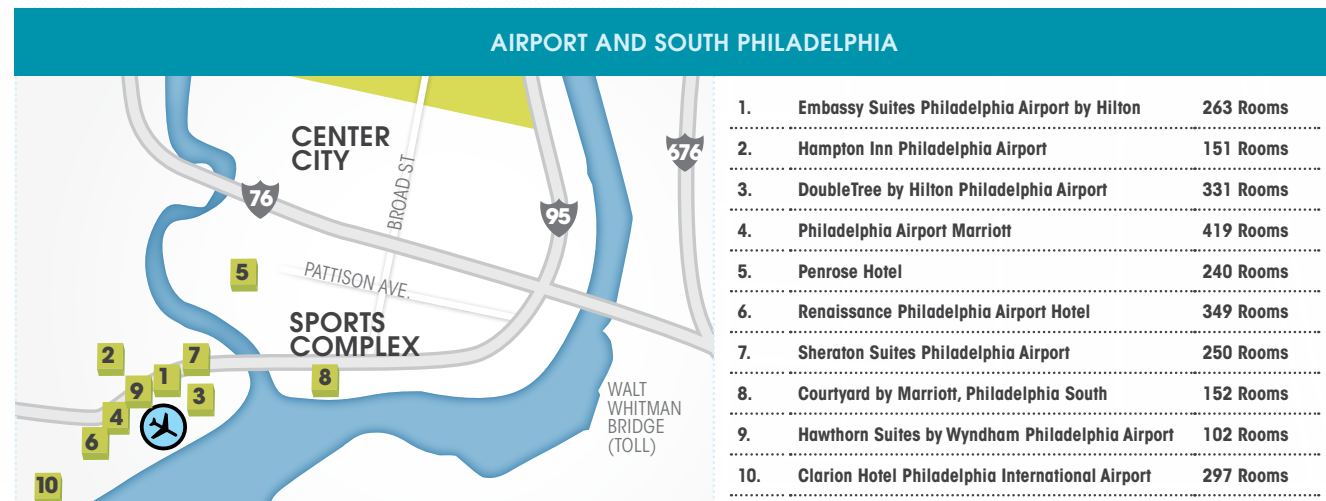

## A LOCATION THAT JUST MAKES SENSE

The Pennsylvania Convention Center sits right in the heart of Philadelphia, a modern Renaissance city and one of the nation's most walkable downtowns. The city is filled with shopping, restaurants, nightlife and must-see arts and culture, and offers meeting planners flexibility when it comes to arranging lodging. Your attendees will love that their only transportation costs might just be a comfortable pair of shoes.

# MAKE ROOM

With more than 30,000 hotel rooms in the region at every price point, including more than 11,000 within a 15-minute walk of the Pennsylvania Convention Center, your attendees have an endless choice of affordable, convenient and comfortable accommodations.

## 11-15 MINUTE WALK

Hotel	Rooms
Wyndham Philadelphia Historic District	364
Centric Hotel by Hyatt (Opening 2019)	310
The Warwick Hotel Rittenhouse Square	301
Hotel Monaco Philadelphia	268
Renaissance Philadelphia Downtown Hotel	150
The Rittenhouse	118
Alexander Inn	48
Rittenhouse 1715, A Boutique Hotel	23
Morris House Hotel	15
<b>TOTAL ROOMS WITHIN A 15-MINUTE WALK</b>	<b>11,460</b>

## 16-25 MINUTE WALK

Hotel	Rooms
Sheraton Hotel Philadelphia Society Hill	364
Hilton Philadelphia at Penn's Landing	350
Holiday Inn Express Philadelphia Penn's Landing	184
Penn's View Inn	51
Best Western Independence Plus	36
<b>TOTAL ROOMS WITHIN A 25-MINUTE WALK</b>	<b>12,445</b>