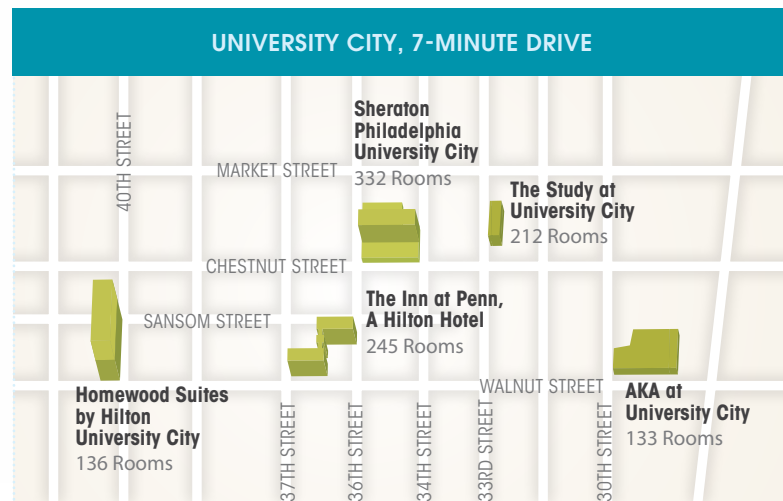

## A LOCATION THAT JUST MAKES SENSE

The Pennsylvania Convention Center sits right in the heart of Philadelphia, a modern Renaissance city and one of the nation's most walkable downtowns. The city is filled with shopping, restaurants, nightlife and must-see arts and culture, and offers meeting planners flexibility when it comes to arranging lodging. Your attendees will love that their only transportation costs might just be a comfortable pair of shoes.

# MAKE ROOM

With more than 30,000 hotel rooms in the region at every price point, including more than 11,000 within a 15-minute walk of the Pennsylvania Convention Center, your attendees have an endless choice of affordable, convenient and comfortable accommodations.

## 11-15 MINUTE WALK

Hotel	Rooms
Wyndham Philadelphia Historic District	364
Centric Hotel by Hyatt (Opening 2019)	310
The Warwick Hotel Rittenhouse Square	301
Hotel Monaco Philadelphia	268
Renaissance Philadelphia Downtown Hotel	150
The Rittenhouse	118
Alexander Inn	48
Rittenhouse 1715, A Boutique Hotel	23
Morris House Hotel	15
<b>TOTAL ROOMS WITHIN A 15-MINUTE WALK</b>	<b>11,460</b>

## 16-25 MINUTE WALK

Hotel	Rooms
Sheraton Hotel Philadelphia Society Hill	364
Hilton Philadelphia at Penn's Landing	350
Holiday Inn Express Philadelphia Penn's Landing	184
Penn's View Inn	51
Best Western Independence Plus	36
<b>TOTAL ROOMS WITHIN A 25-MINUTE WALK</b>	<b>12,445</b>