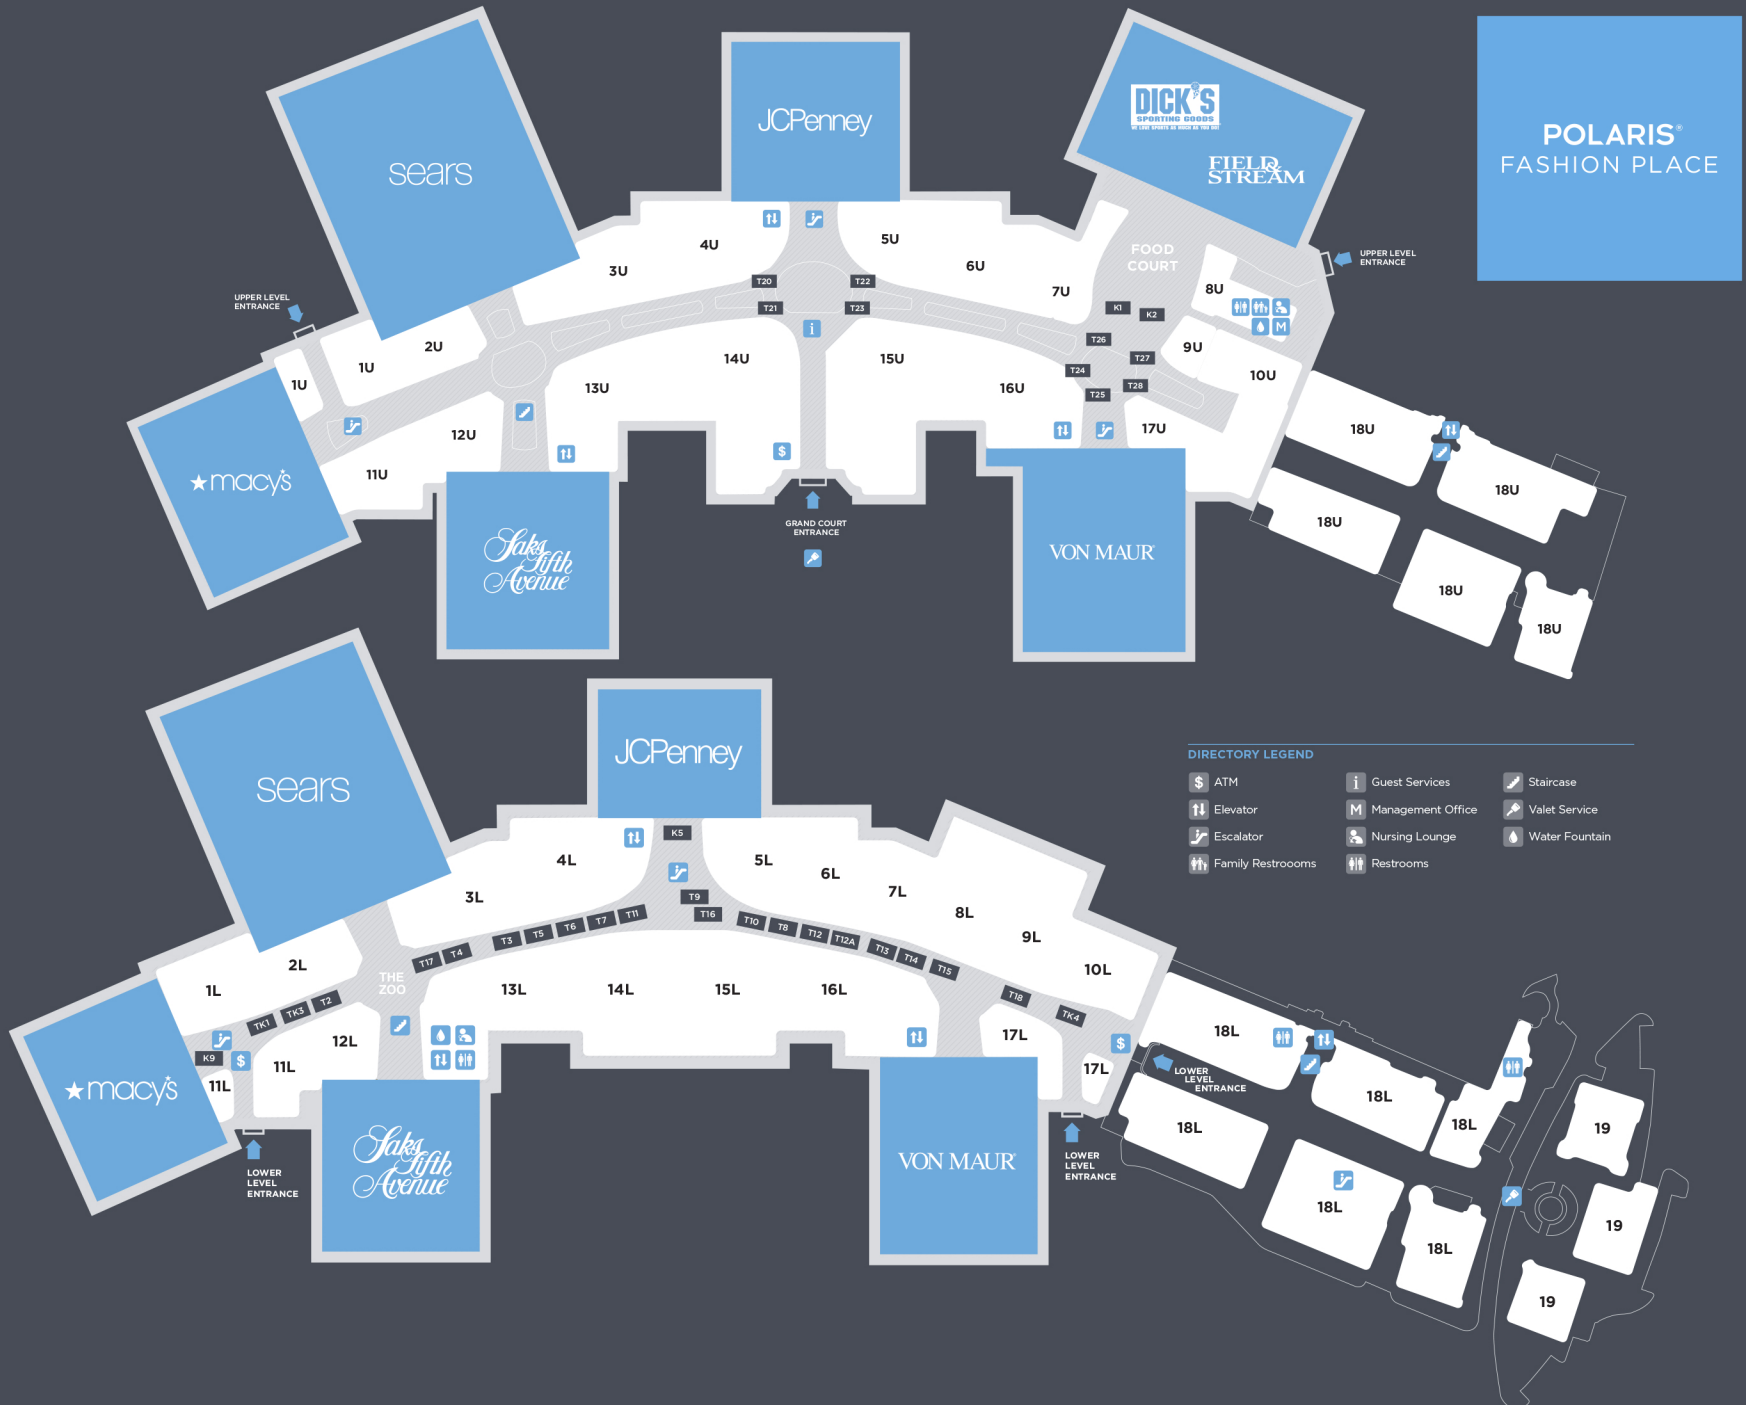

POLARIS® FASHION PLACE

Polaris Fashion Place

DEPARTMENT STORES

- Dick's Sporting Goods
- Field & Stream
- JCPenney
- Macy's
- Saks Fifth Avenue
- Sears
- Von Maur

WOMEN'S FASHIONS

- Altar' State 4L
- Aerie 15U
- Bebe 6L
- Bella Divine 3L
- Charlotte Russe 15L
- Chico's 13U
- Christopher & Banks/CJ Banks 1U
- Destination Maternity 18L
- Evereve 16L
- Forever XXI 18U, 18L
- Francesca's Collections 3L
- J. Jill 13L
- The Limited 15U
- Loft 6L
- Lululemon Athletica 4L
- Madewell 14L
- Talbots 4L
- Victoria's Secret/Sport/Pink 4U
- White House Black Market 6L

- Babygap 8L
- The Children's Place 17L
- Crazy 8 3L
- Gapkids 8L
- Gymboree 16L
- H&M 10U, 10L
- Janie & Jack 2L
- Justice 6U

ATHLETIC FASHIONS AND MERCHANDISE

- 4th & Goal 10U
- The Buckeye Corner 18L
- The Buckeye Room 13U
- Finish Line 9L
- Lids 10U
- Locker Room By Lids 1L
- Oakley 4U

HEALTH AND BEAUTY

- Adore Organic Innovations 13L
- The Art Of Shaving 5L
- Aveda 5L
- Bare Minerals 2L
- Bath & Body Works 12L
- Deep Sea Cosmetics TK1/T22
- Gnc Livewell 2U
- HS Evolution T12
- JCPenney Salon/Spa
- L'occitane 12L
- Lush Cosmetics 4L
- Mac At Macy's 11L
- Master Cuts 12L
- Merle Norman 15U
- Miracle Eyebrows 12U
- Nail Pro Beauty Spa 2L

RESTAURANTS

- Benihana 19L
- The Brass Tap 18L
- Brio Tuscan Grille 14U
- California Pizza Kitchen 11L
- Cantina Laredo 19L
- The Cheesecake Factory 18L
- Dave & Busters 18U
- Molly Woo's 15U
- The Pub 18L