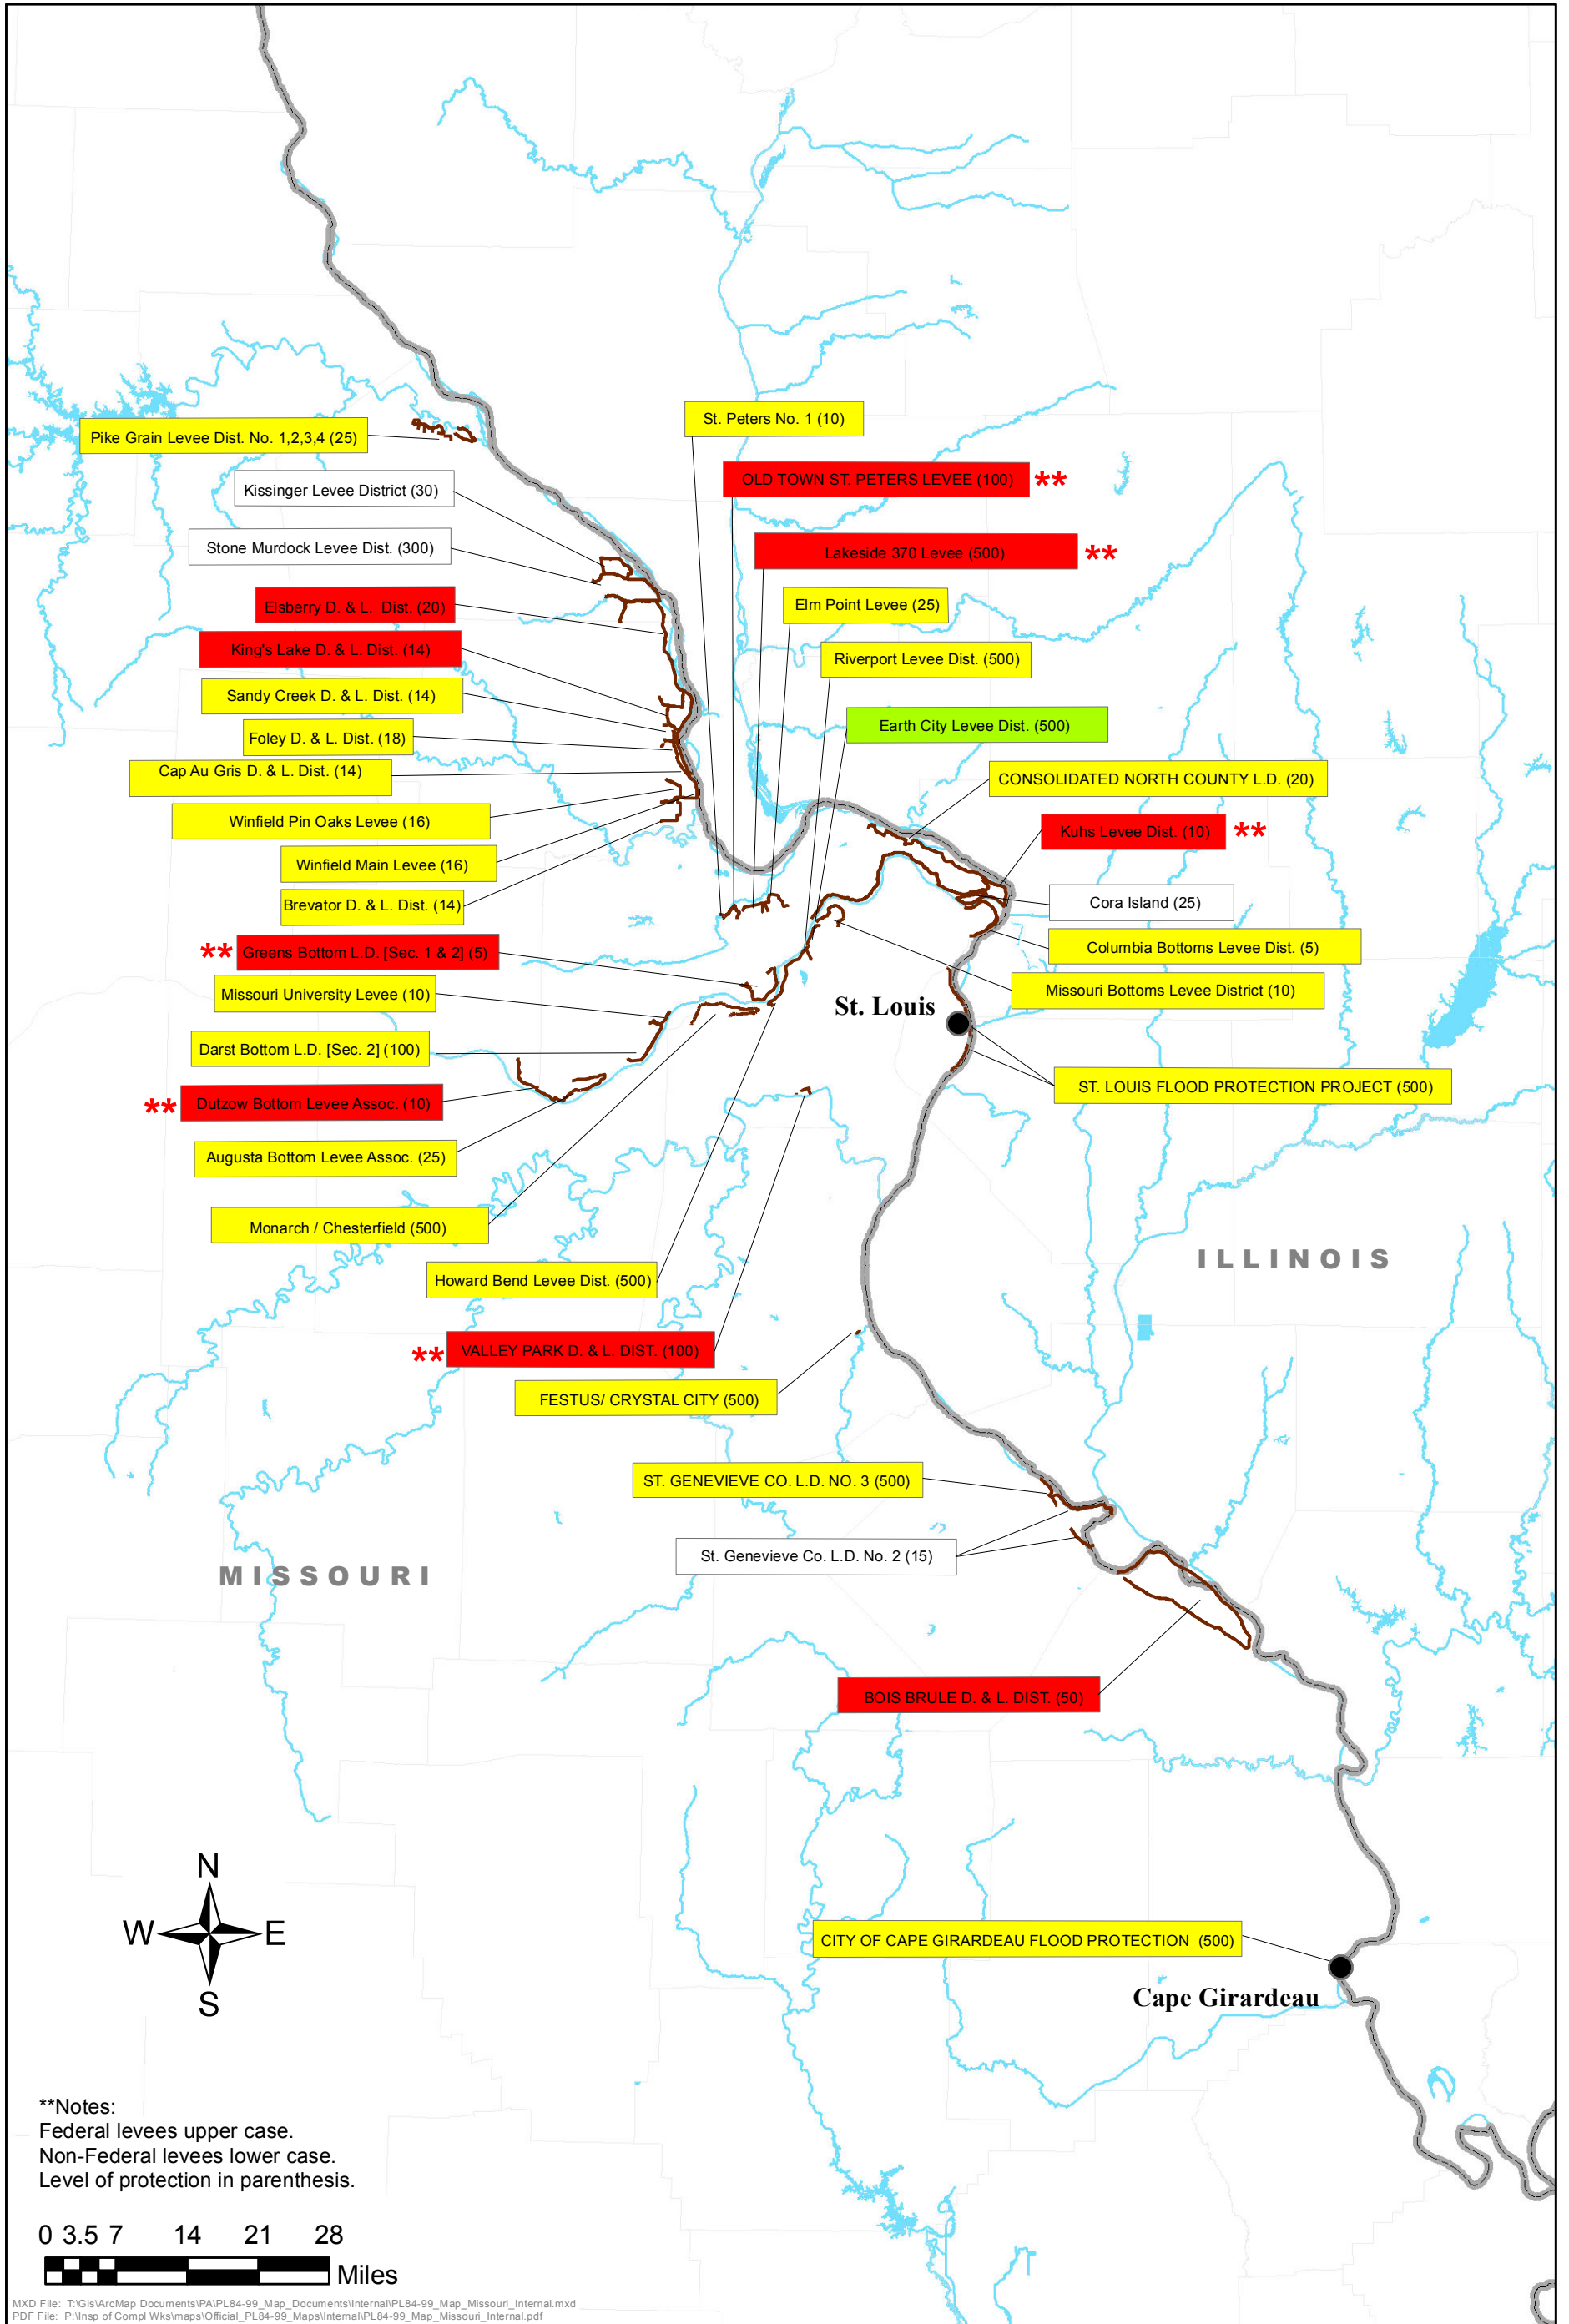

ST. LOUIS DISTRICT - MISSOURI LEVEE MAP

Date Modified: 2-28-14

Legend

MISSOURI PL 84-99 INSPECTION STATUS

- ACCEPTABLE
- MINIMALLY ACCEPTABLE
- UNACCEPTABLE
- INACTIVE

**** PRELIMINARY, LOCAL SPONSORS NOTIFIED**