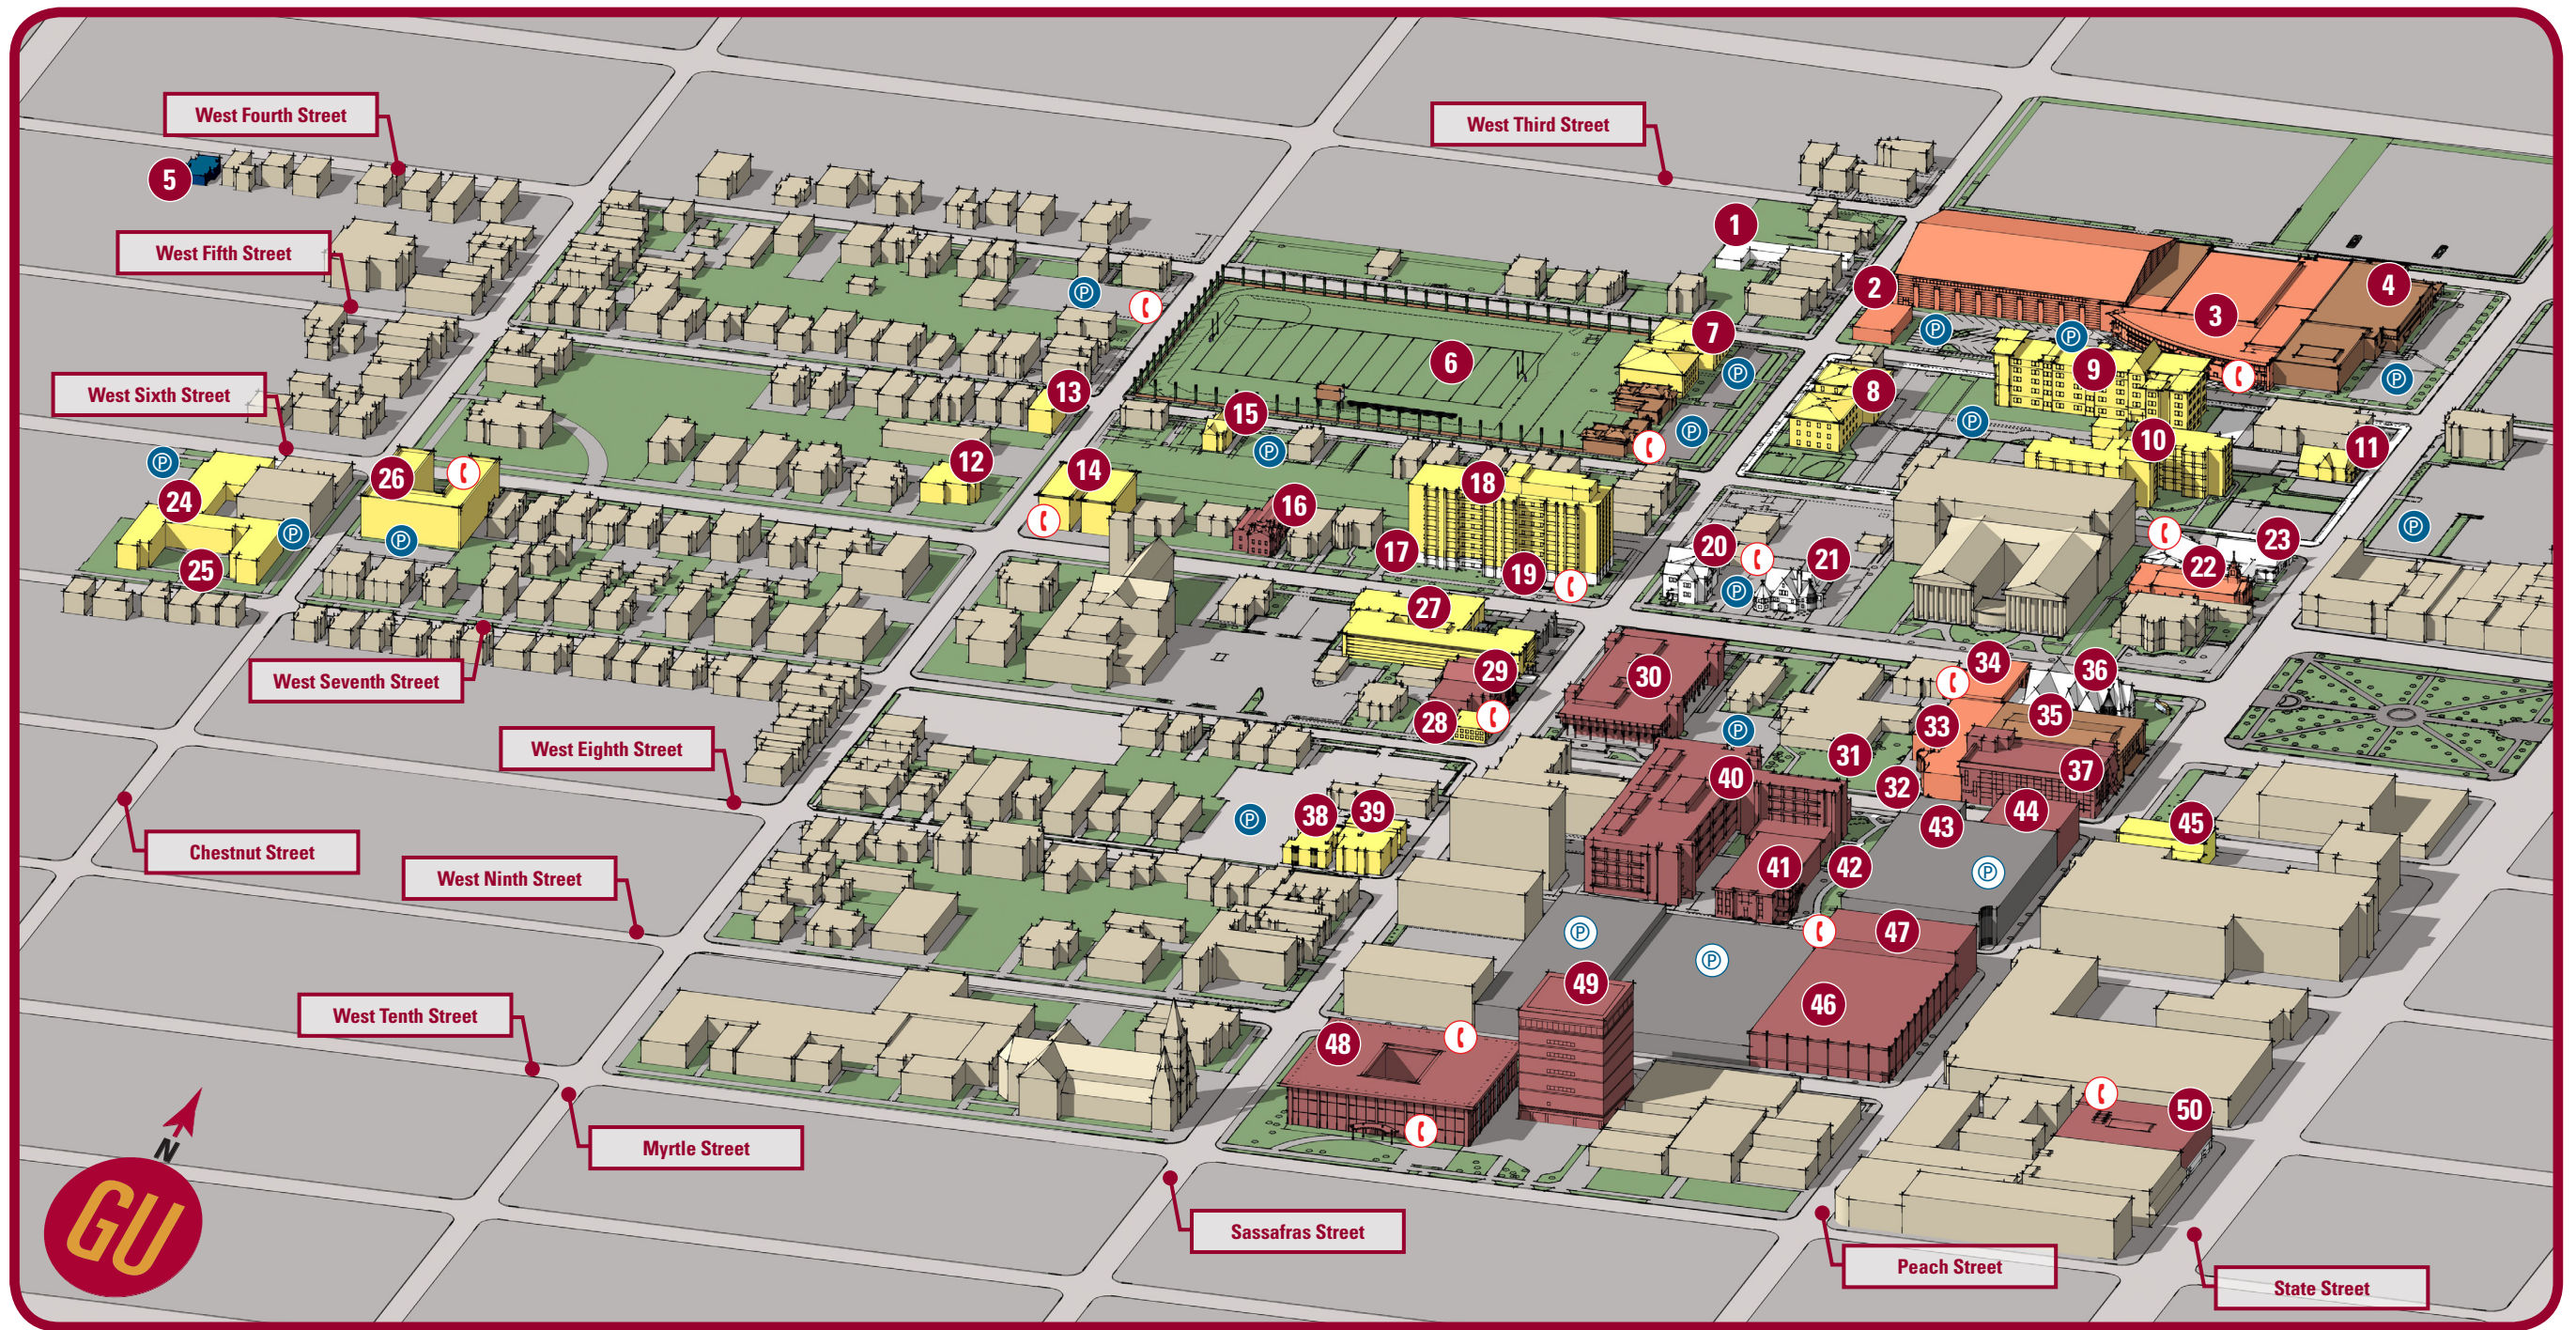

## ADMINISTRATION ○

- 37 Admissions- Global (International)
- 21 Admissions- Graduate
- 20 Admissions- Undergraduate
- 17 Campus Police & Safety
- 43 Campus Services
- 21 Cashier
- 21 Courthouse Commons
- 50 Erie Technology Incubator (ETI)
- 20 Gitnik Manse
- 23 Human Resources
- 36 Old Main
- 1 Physical Plant
- 21 Registrar
- 50 Small Business Development Center (SBDC)

## ATHLETIC FACILITIES ●

- 4 Carnival Athletic Pavilion
- 35 Hammermill Center
- 6 McConnell Family Stadium

## LANDMARKS

- 42 AJ's Way
- 31 Friendship Green
- 32 Gannon Arch

- Gannon Assigned Parking
- Public Parking
- Emergency Call Box