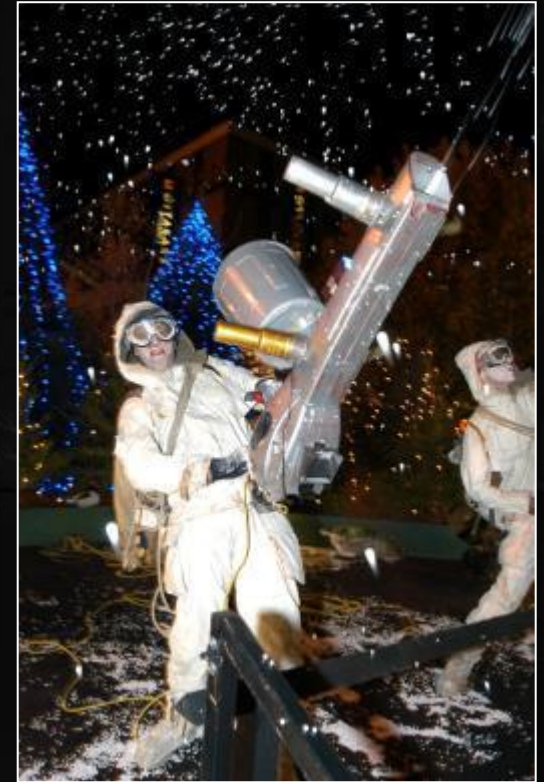

**Whispering Trees**

**Ice Angels**

**Ice Maidens**

# SNOW SHOW STAGE SHOW

The ultimate stage show for a winter theme is the fantastic and original Arctic attack snow show. Our team of hapless snow explorers will eventually find their way onto the stage where they will find a hidden stash of snow and blower guns. Just as the DJ is helping the music to it's euphoric peak, the explorers will fill up the guns and let blast all over the dance floor – creating a startlingly realistic snow storm inside – especially when strobe lighting is used. Watch the crowd go wild and the cleaners go spare!