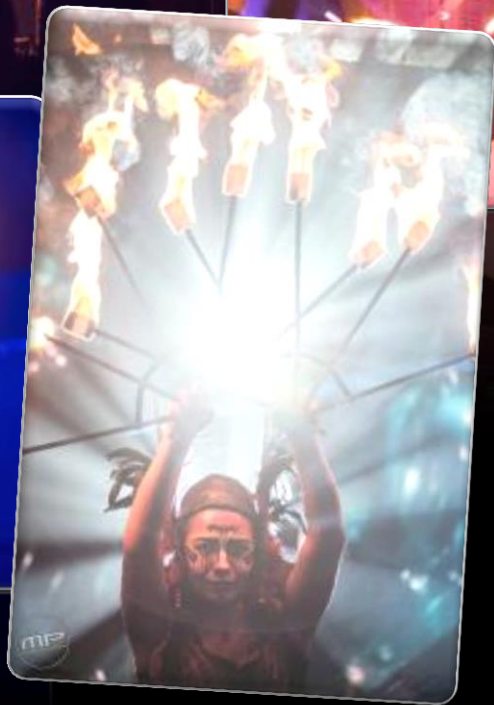

FIRE AND ICE

WHY NOT ADD FIRE PERFORMERS OR A SHOW...