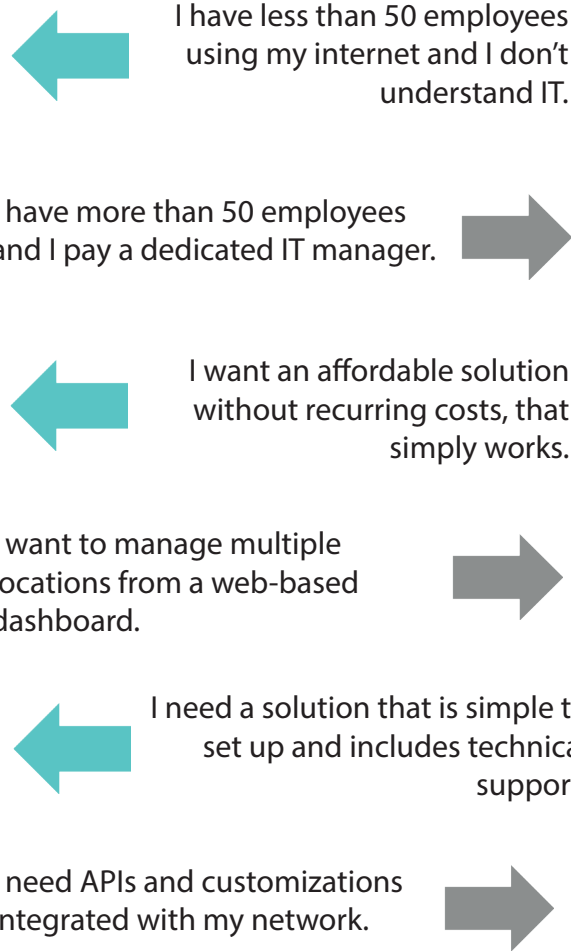

**SWITCHING**

Simplified switch port management and remote troubleshooting

**SMART CAMERAS**

Enterprise video security with advanced analytics

**MERAKI INSIGHT**

Complete end-to-end web application and WAN performance management

**ENDPOINT MANAGEMENT**

Centralized device management, deployment, and provisioning

ACCESS POINTS	SWITCHING (PoE)	SWITCHING (Non-PoE)	SECURITY	GO SECURITY SUBSCRIPTION*
Indoor   GR10-HW-US   \$149	GS110-8P-HW-US   \$279	GS110-8-HW-US   \$229	GX20-HW-US   \$149	LIC-GX-UMB-1YR   \$120
Outdoor   GR60-HW-US   \$199	GS110-24P-HW-US   \$549	GS110-24-HW-US   \$399		LIC-GX-UMB-3YR   \$360
	GS110-48P-HW-US   \$899	GS110-48-HW-US   \$699		LIC-GX-UMB-5YR   \$600