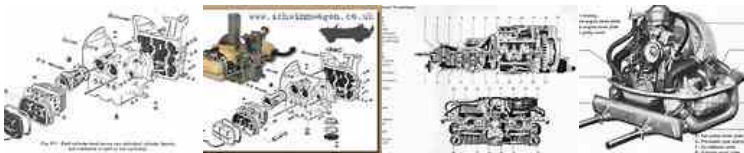

84,600 Results Any time

Images of 1600cc vw engine diagram

bing.com/images

See more images of 1600cc vw engine diagram

1600cc Vw Engine Diagram. 1600cc. Best Site Wiring Diagram

www.masaleh.co/1600cc/1600cc-vw-engine-diagram