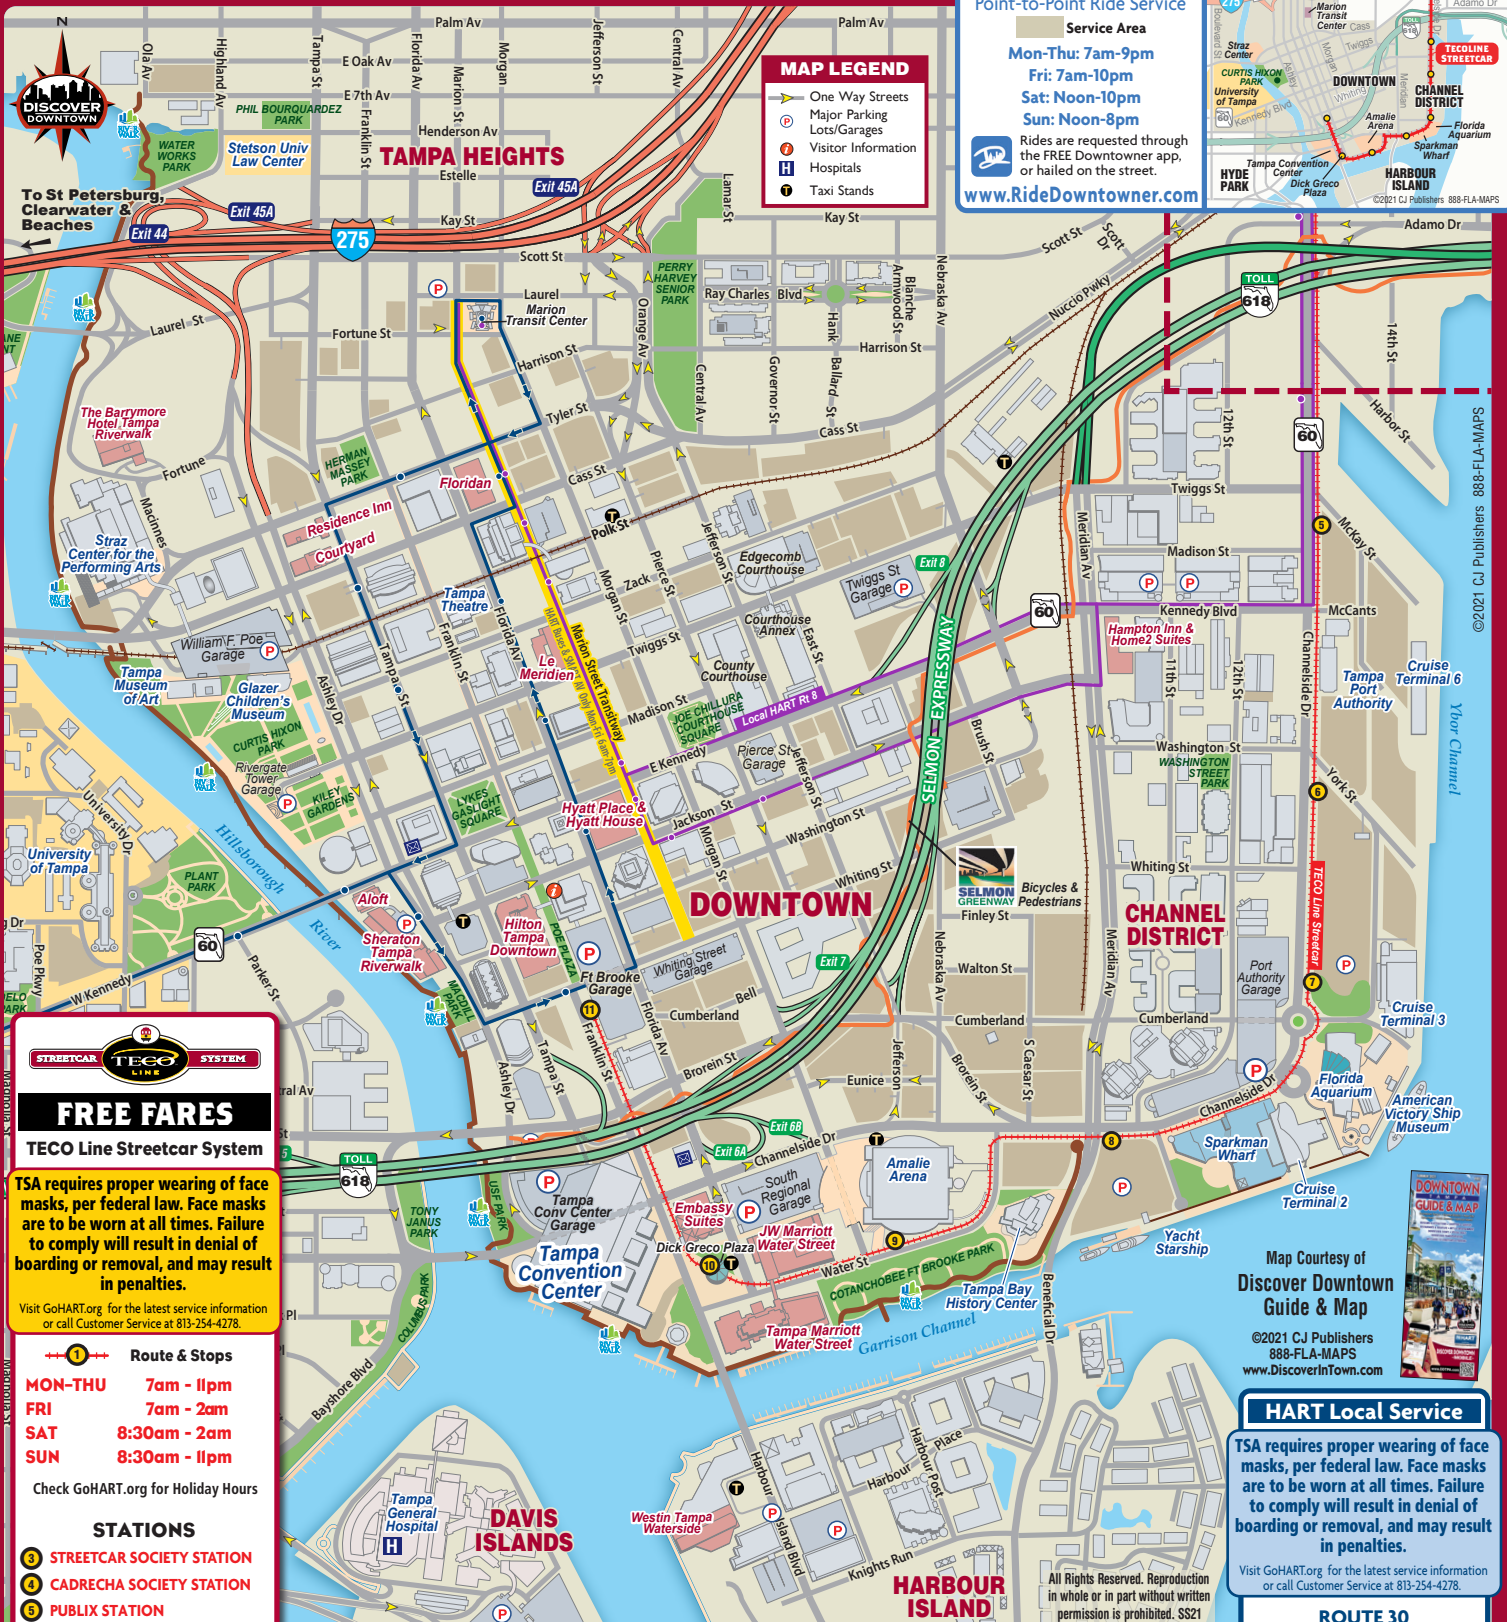

# DOWNTOWN TAMPA & CHANNEL DISTRICT

**Downtown**  
**FREE**  
Point-to-Point Ride Service

**Service Area**

**Mon-Thu: 7am-9pm**  
**Fri: 7am-10pm**  
**Sat: Noon-10pm**  
**Sun: Noon-8pm**

Rides are requested through the **FREE Downtowner** app, or hailed on the street.

[www.RideDowntowner.com](http://www.RideDowntowner.com)

**STREETCAR** **TECO** **SYSTEM**

**FREE FARES**

**TECO Line Streetcar System**

TSA requires proper wearing of face masks, per federal law. Face masks are to be worn at all times. Failure to comply will result in denial of boarding or removal, and may result in penalties.

Check [GoHART.org](http://GoHART.org) for Holiday Hours

- STATIONS**
- 1 STREETCAR SOCIETY STATION
  - 2 CADRECHA SOCIETY STATION
  - 3 PUBLIX STATION
  - 4 YORK STREET STATION
  - 5 CUMBERLAND AVE STATION
  - 6 AMALIE ARENA STATION
  - 7 HSBC STATION
  - 8 DICK GRECO PLAZA Transportation Center
  - 9 DOWNTOWN TAMPA Whiting Street Station

The TECO Line Streetcar System is operated by Hillsborough Area Regional Transit Authority (HART)

[TECOlineStreetcar.org](http://TECOlineStreetcar.org)

**STREETCAR** **TECO** **SYSTEM**

**FREE FARES**

Route & Stops on Maps