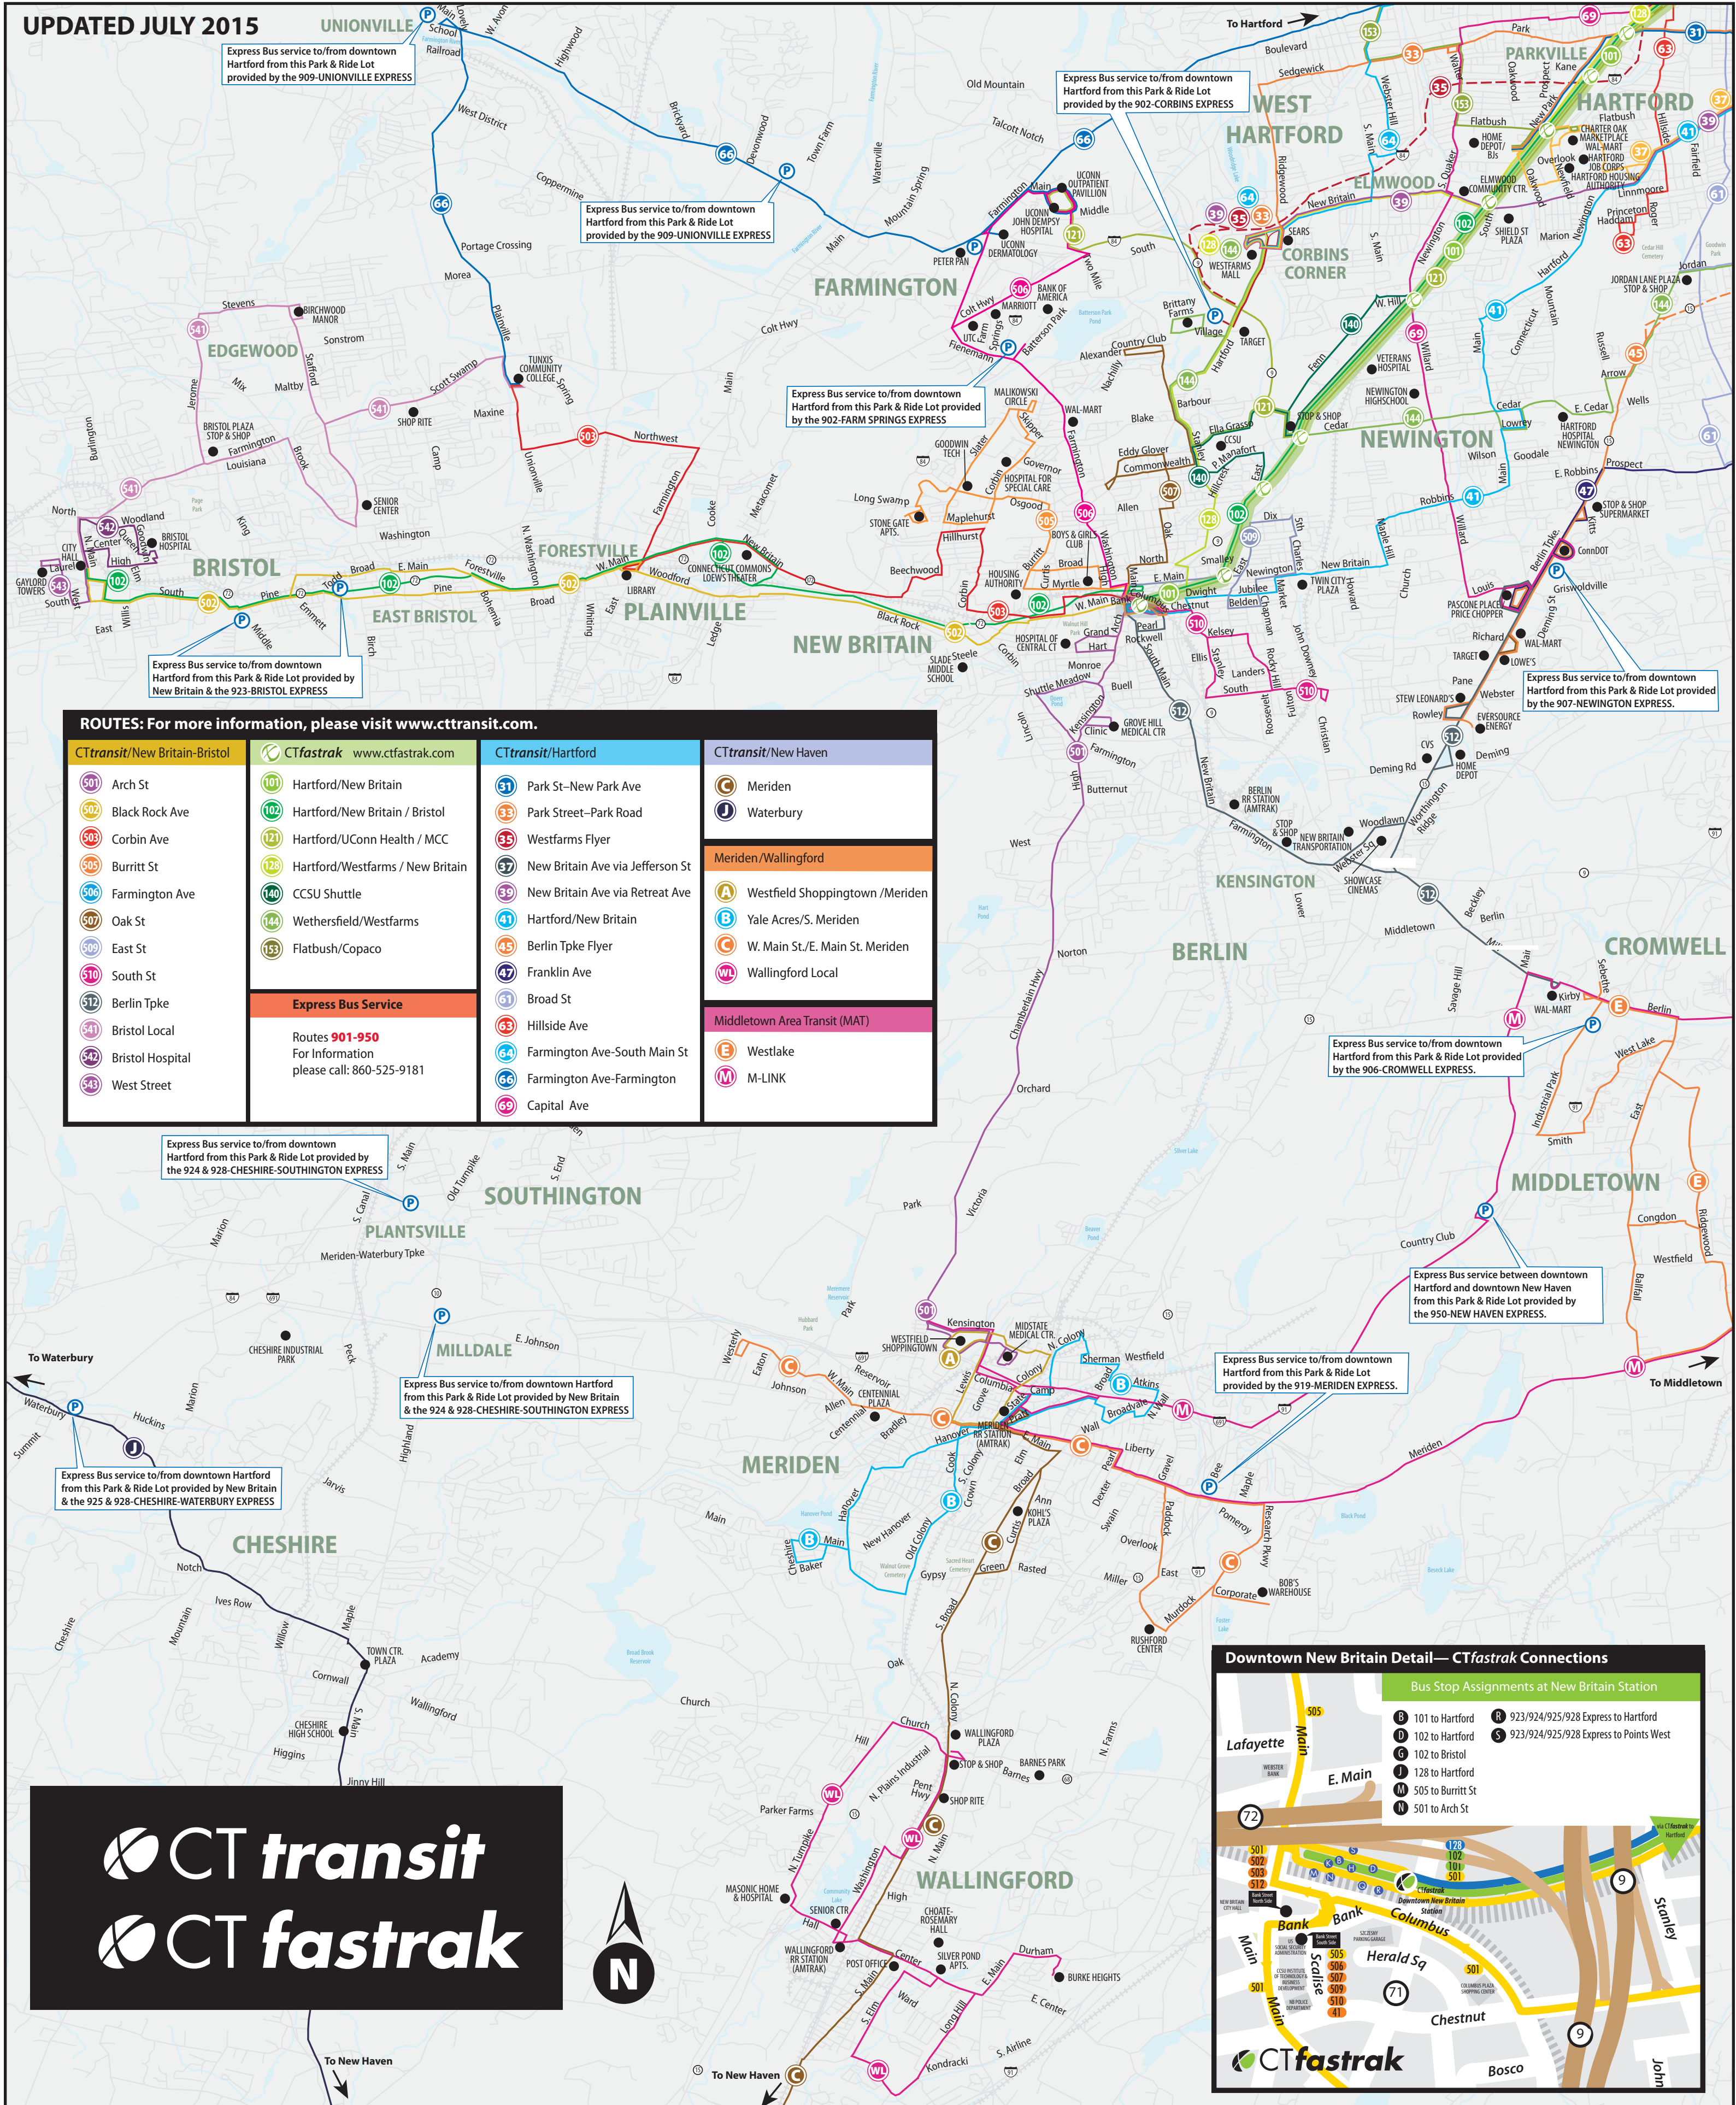

CENTRAL CONNECTICUT BUS SYSTEM MAP

UPDATED JULY 2015

ROUTES: For more information, please visit www.cttransit.com.

CTtransit/New Britain-Bristol 501 Arch St 502 Black Rock Ave 503 Corbin Ave 504 Burritt St 506 Farmington Ave 507 Oak St 509 East St 510 South St 512 Berlin Tpke 541 Bristol Local 542 Bristol Hospital 543 West Street	CTfastrak www.ctfastrak.com 101 Hartford/New Britain 102 Hartford/New Britain / Bristol 121 Hartford/UConn Health / MCC 126 Hartford/Westfarms / New Britain 140 CCSU Shuttle 144 Wethersfield/Westfarms 153 Flatbush/Copaco Express Bus Service Routes 901-950 For Information please call: 860-525-9181	CTtransit/Hartford 31 Park St–New Park Ave 33 Park Street–Park Road 35 Westfarms Flyer 37 New Britain Ave via Jefferson St 39 New Britain Ave via Retreat Ave 41 Hartford/New Britain 45 Berlin Tpke Flyer 47 Franklin Ave 51 Broad St 53 Hillside Ave 54 Farmington Ave–South Main St 56 Farmington Ave–Farmington 59 Capital Ave	CTtransit/New Haven - Meriden - Waterbury Meriden/Wallingford - A Westfield Shoppingtown /Meriden - B Yale Acres/S. Meriden - C W. Main St./E. Main St. Meriden - WL Wallingford Local Middletown Area Transit (MAT) - E Westlake - M M-LINK

Downtown New Britain Detail—CTfastrak Connections

Bus Stop Assignments at New Britain Station

- B 101 to Hartford
- D 102 to Hartford
- G 102 to Bristol
- J 128 to Hartford
- M 505 to Burritt St
- N 501 to Arch St
- R 923/924/925/928 Express to Hartford
- S 923/924/925/928 Express to Points West