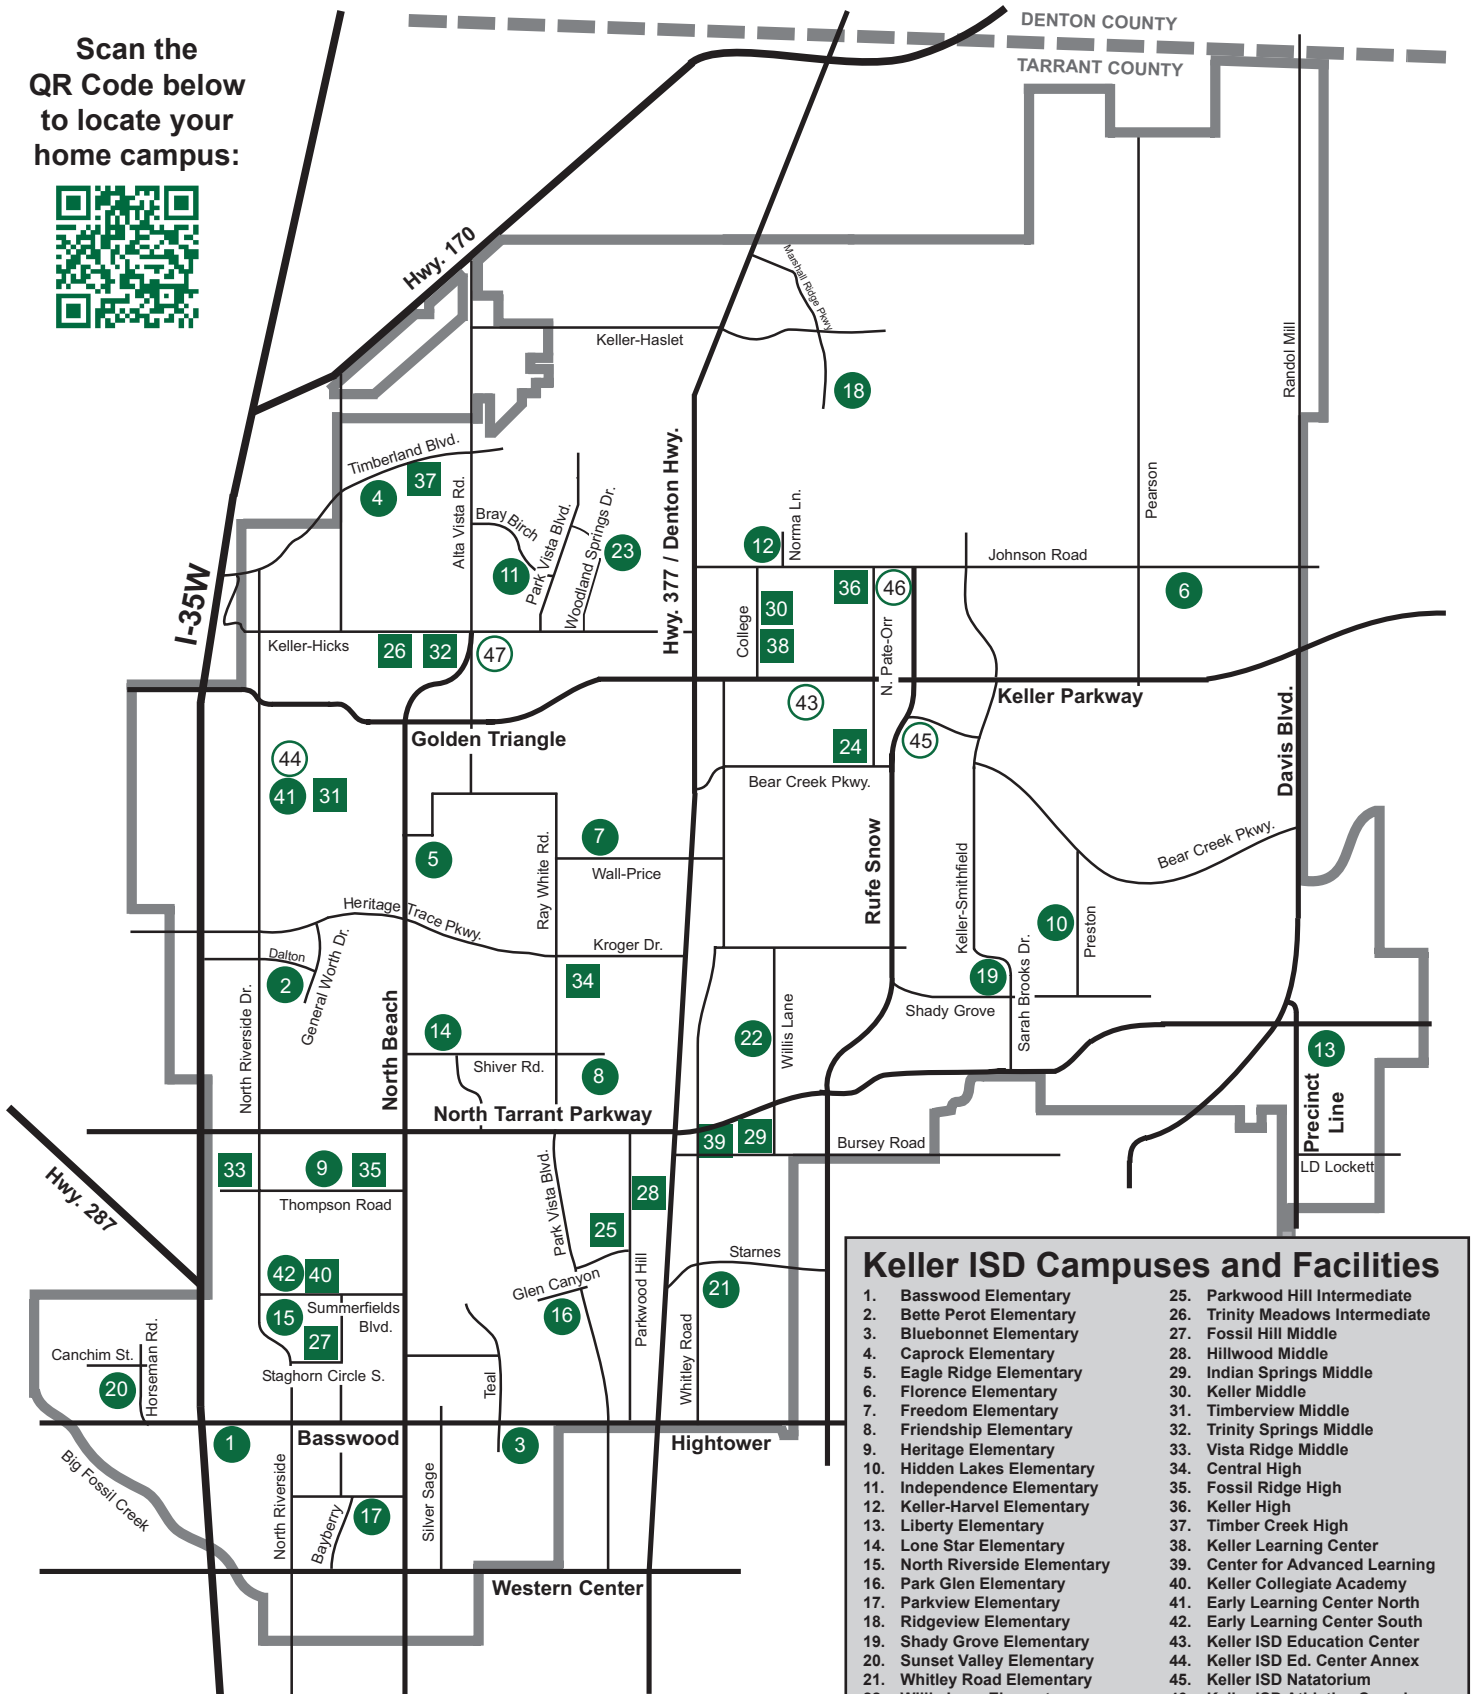

Keller ISD Campus Locator Map

Scan the QR Code below to locate your home campus:

- ### Keller ISD Campuses and Facilities
- | | |
|---------------------------------|----------------------------------|
| 1. Basswood Elementary | 25. Parkwood Hill Intermediate |
| 2. Bette Perot Elementary | 26. Trinity Meadows Intermediate |
| 3. Bluebonnet Elementary | 27. Fossil Hill Middle |
| 4. Caprock Elementary | 28. Hillwood Middle |
| 5. Eagle Ridge Elementary | 29. Indian Springs Middle |
| 6. Florence Elementary | 30. Keller Middle |
| 7. Freedom Elementary | 31. Timberview Middle |
| 8. Friendship Elementary | 32. Trinity Springs Middle |
| 9. Heritage Elementary | 33. Vista Ridge Middle |
| 10. Hidden Lakes Elementary | 34. Central High |
| 11. Independence Elementary | 35. Fossil Ridge High |
| 12. Keller-Harvel Elementary | 36. Keller High |
| 13. Liberty Elementary | 37. Timber Creek High |
| 14. Lone Star Elementary | 38. Keller Learning Center |
| 15. North Riverside Elementary | 39. Center for Advanced Learning |
| 16. Park Glen Elementary | 40. Keller Collegiate Academy |
| 17. Parkview Elementary | 41. Early Learning Center North |
| 18. Ridgeview Elementary | 42. Early Learning Center South |
| 19. Shady Grove Elementary | 43. Keller ISD Education Center |
| 20. Sunset Valley Elementary | 44. Keller ISD Ed. Center Annex |
| 21. Whitley Road Elementary | 45. Keller ISD Natatorium |
| 22. Willis Lane Elementary | 46. Keller ISD Athletics Complex |
| 23. Woodland Springs Elementary | 47. Maintenance and Operations |
| 24. Bear Creek Intermediate | |