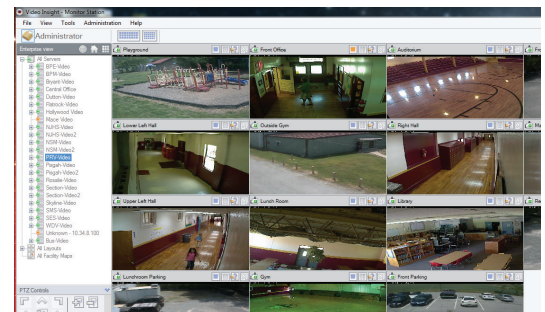

"Access control and security cameras are becoming more commonplace in Florida schools. There are many benefits to these systems when meeting the demands of tiered access levels and providing accountability," said Sciara.

Since Leon County Schools had just "16 cameras at a couple of sites" on their vast school district, it was a considerable job outfitting more than 48 buildings with the analog system they selected. Both Hunkiar and Sciara agree that Video Insight has surpassed their expectations and has offered professional support as well as increased capability over the last two years.

"We have been very pleased with the products and the service we have received. It's very easy to use – we do the installation and the maintenance, as well as all of the training," said Sciara.

"We continue to work with Video Insight adding new equipment on a regular basis and as we grow we plan to continue to utilize their expertise," said Hunkiar.

Pictured is the video surveillance monitoring station at Leon County, Florida, Public Schools.

"One of the best features is that authorized personnel can watch the camera from our state-of-the-art monitoring station or remotely, whichever is most convenient for them."

John Hunkiar, Leon County Schools' Safety & Security Director

About Video Insight, Inc.

Video Insight, a Panasonic Company, is a leading IP video surveillance management software used by over 25,000 customers in the financial, government, retail, and transportation sectors with a very strong presence in the education market consisting of 5,000 K-12 school/college customers. Video Insight is the easiest and most cost effective enterprise VMS with support for over 3,000 camera models and integration with the top access control solutions in the market. Visit www.videoinsight.com for more information.