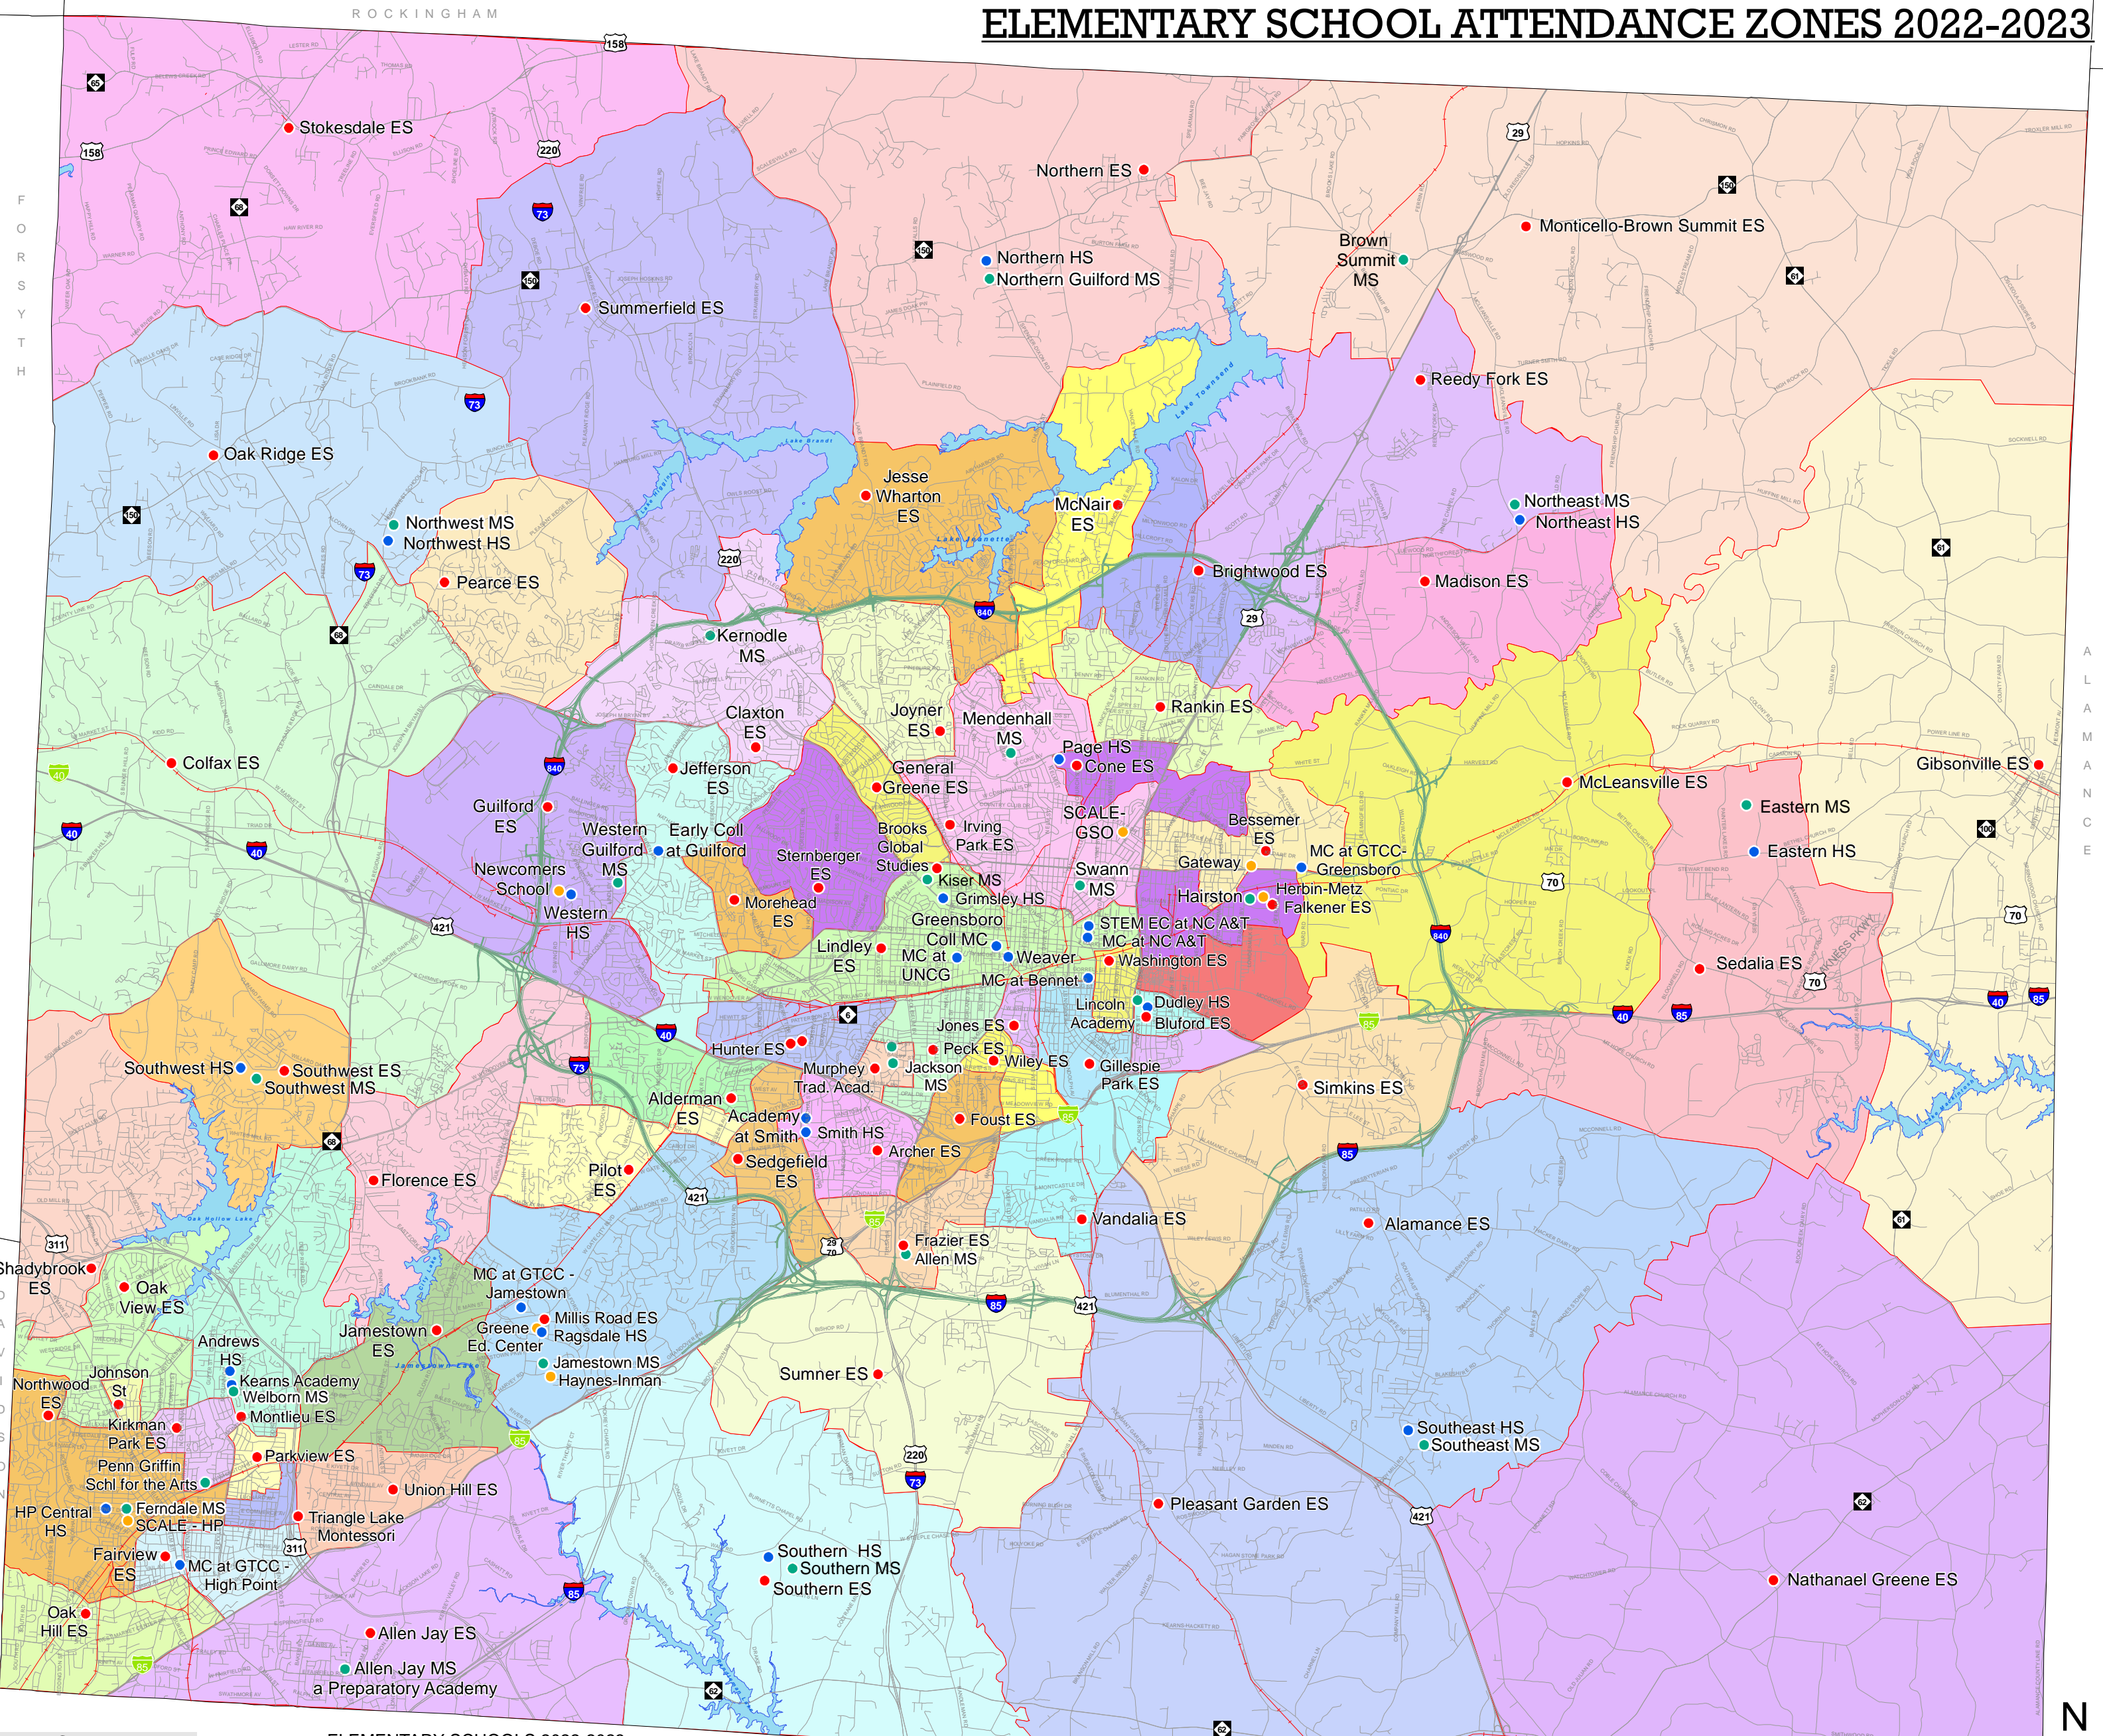

# ELEMENTARY SCHOOL ATTENDANCE ZONES 2022-2023

- Schools**
- Elementary Schools
  - Middle Schools
  - High Schools
  - Special Schools

**ELEMENTARY SCHOOLS 2022-2023**  
 Red lines indicate elementary school attendance lines for 2022-2023.  
 Attendance boundary plans adopted:  
 June 10, 2014, December 19, 2013, August 25, 2011,  
 November 8, 2011, December 6, 2011, and December 20, 2011.  
 Call 370-8303 to check addresses near boundaries.

RANDOLPH

06/21/2022  
HW