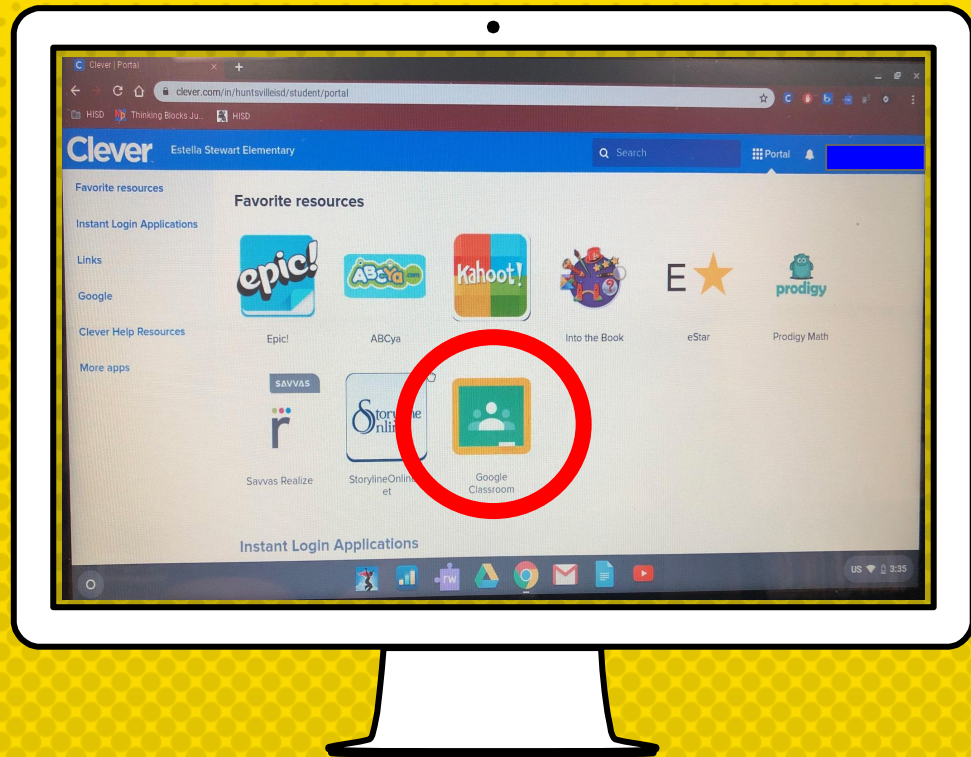

(You will not be able to login with a personal Google account.)

SCHOOL CHROMEBOOK LOGIN

- × After logging in, a browser window will open. Click on “Log in with Google.”

GOOGLE CLASSROOM

Now, you will click on
Google Classroom.