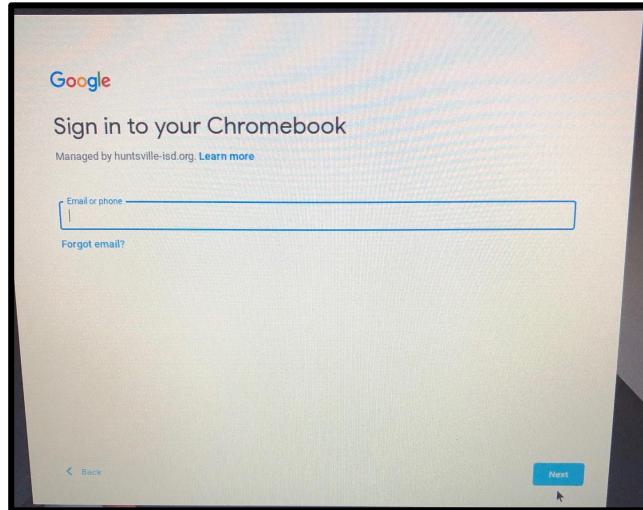

Your child will use this login to login to

- × Clever
- × Google Classroom
- × School Chromebook (if applicable)

LOGGING IN ON A SCHOOL CHROMEBOOK

- × If you are using a school Chromebook, you may see two different login screens.

SCHOOL CHROMEBOOK LOGIN

- × If you see this screen, login using your student's secure login.

(You will not be able to login with a personal Google account.)

SCHOOL CHROMEBOOK LOGIN

- × If you see this screen, click next if you have a printed QR code to login. If not, click on **“Sign in with a different account.”**