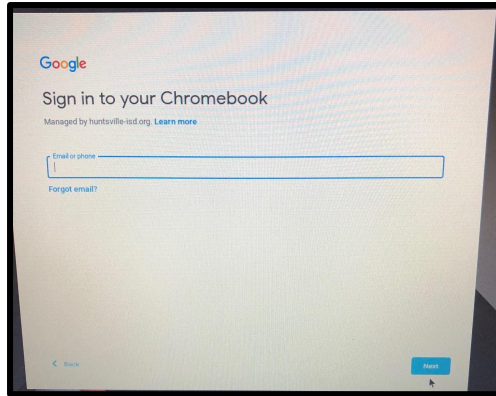

***LOGGING IN TO
GOOGLE
CLASSROOM &
CLEVER***

GETTING STARTED

Your child was provided with a secure login and password that is unique to them.

Check with his/her teacher to obtain this private information.

Your child will use this login to login to

- × Clever
- × Google Classroom
- × School Chromebook (if applicable)

LOGGING IN ON A SCHOOL CHROMEBOOK

- × If you are using a school Chromebook, you may see two different login screens.