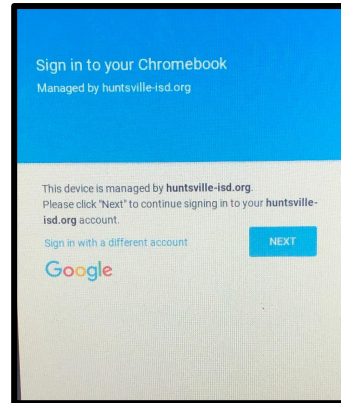

***LOGGING IN TO
GOOGLE
CLASSROOM &
CLEVER***

GETTING STARTED

Your child was provided with a secure login and password that is unique to them.

Check with his/her teacher to obtain this private information.

Your child will use this login to login to

- × Clever
- × Google Classroom
- × School Chromebook (if applicable)

LOGGING IN ON A SCHOOL CHROMEBOOK

- × If you are using a school Chromebook, you may see two different login screens.