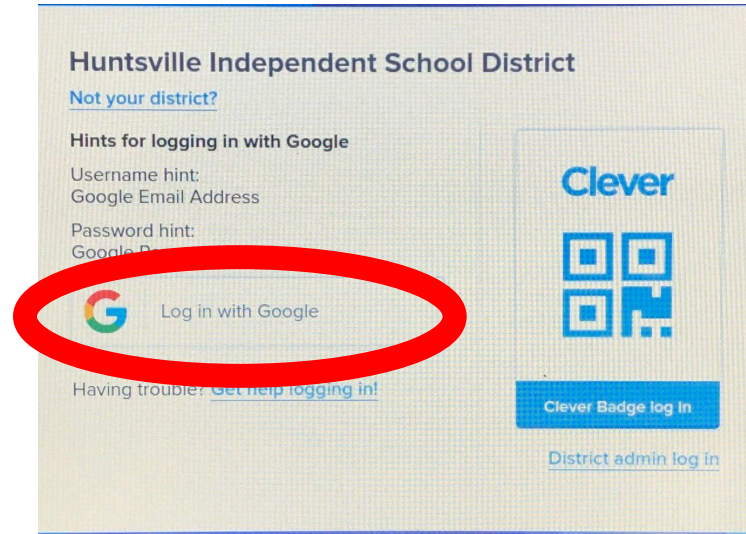

SCHOOL CHROMEBOOK LOGIN

- × After logging in, a browser window will open. Click on “Log in with Google.”