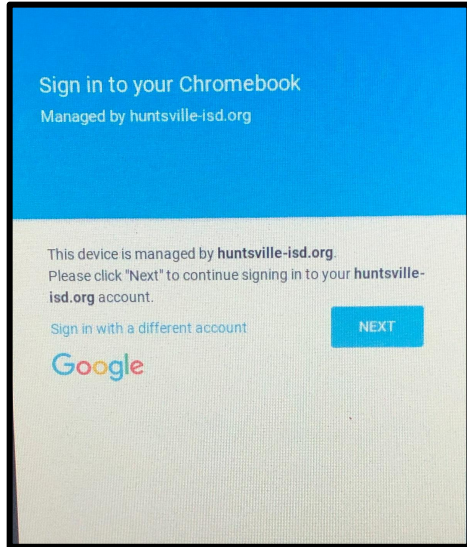

Your child will use this login to login to

- × Clever
- × Google Classroom
- × School Chromebook (if applicable)

LOGGING IN ON A SCHOOL CHROMEBOOK

- × If you are using a school Chromebook, you may see two different login screens.

SCHOOL CHROMEBOOK LOGIN

- × If you see this screen, login using your student's secure login.

(You will not be able to login with a personal Google account.)

SCHOOL CHROMEBOOK LOGIN

- × If you see this screen, click next if you have a printed QR code to login. If not, click on **“Sign in with a different account.”**